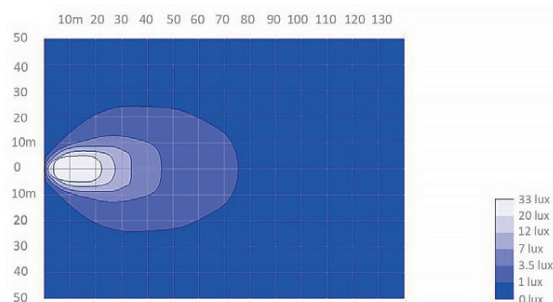

ABL OHD 3000 LED

Oval Heavy-duty 3000 eLumen Work Light

Flood Beam Pattern

Description

Discover the OHD 3000 LED worklight, a powerful, robust solution designed for mining and heavy-duty machines. With 3000 effective lumens, it's redesigned optics and electronic circuit provide intense lighting for the most demanding conditions. The aluminium body with integrated heat sink guarantees optimum thermal management, ensuring a service life of over 30,000 hours. Meeting the most demanding manufacturer standards, this headlamp is suitable for operations requiring strong lighting, whether on a construction site or in intensive agricultural work. Choose excellence with OHD LED, your reliable, high-performance lighting partner for all your professional missions.

Applications

OEM, mining, civil, construction, industrial, agricultural vehicles and forestry.

Tech Specs

Tech	LED
Beam Pattern	Flood, Asymmetrical Flood, Long Range
Lumens	3000 effective Lumens
Colour Temperature	6000K
Wattage	43.5W
Voltage	12-24V DC multi-volt
Polarity	Protected against reverse voltage
Load Dump / Surge Dump	Surge: 36V continuous / ISO 7637-2 Pulse 5a
Current	1.8A @ 24V DC
Connector	DT 2 pin
Vibration Resistance	15 Grms @ 24-2000Hz
Shock Resistance	60G
IP Rating	IP68, IP69K
EMC	ISO 13766, ISO 14982, ISO 12985, CISPR25 Class 5
Salt Spray Test	ISO 9227
Operating Temperature	-40°C to +85°C
Lens Material	Polycarbonate lens
Housing Material	Aluminium
Mounting	Pedestal
Dimensions (DxWxH)	2.6x5.8x3.6" inches (66x148x92mm)
Weight	1.87 lbs (0.85kg)