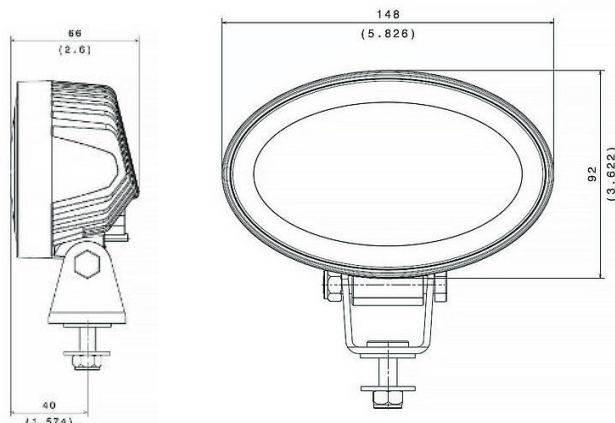

ABL OHD 3000 LED

Oval Heavy-duty 3000 eLumen Work Light

Flood Beam Pattern

Description

Discover the OHD 3000 LED worklight, a powerful, robust solution designed for mining and heavy-duty machines. With 3000 effective lumens, it's redesigned optics and electronic circuit provide intense lighting for the most demanding conditions. The aluminium body with integrated heat sink guarantees optimum thermal management, ensuring a service life of over 30,000 hours. Meeting the most demanding manufacturer standards, this headlamp is suitable for operations requiring strong lighting, whether on a construction site or in intensive agricultural work. Choose excellence with OHD LED, your reliable, high-performance lighting partner for all your professional missions.

Features and Benefits

- 3000 effective Lumens
- Meets CISPR 25 Class 5 standards
- Connector: DT 2 pin
- Polycarbonate lens
- IP68, IP69K ingress protection
- 15 Grms @ 24-2000Hz vibration resistance
- 60G shock rating
- EMC: ISO 13766, ISO 14982, ISO 12985, CISPR25 Class 5

Applications

OEM, mining, civil, construction, industrial, agricultural vehicles and forestry.

Tech Specs

Tech	LED
Beam Pattern	Flood, Asymmetrical Flood, Long Range
Lumens	3000 effective Lumens
Colour Temperature	6000K
Wattage	43.5W
Voltage	12-24V DC multi-volt
Polarity	Protected against reverse voltage
Load Dump / Surge Dump	Surge: 36V continuous / ISO 7637-2 Pulse 5a
Current	1.8A @ 24V DC
Connector	DT 2 pin
Vibration Resistance	15 Grms @ 24-2000Hz
Shock Resistance	60G
IP Rating	IP68, IP69K
EMC	ISO 13766, ISO 14982, ISO 12985, CISPR25 Class 5
Salt Spray Test	ISO 9227
Operating Temperature	-40°C to +85°C
Lens Material	Polycarbonate lens
Housing Material	Aluminium
Mounting	Pedestal
Dimensions (DxWxH)	2.6x5.8x3.6" inches (66x148x92mm)
Weight	1.87 lbs (0.85kg)