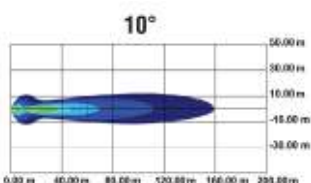

Part No.	Description
DURA-610	10° Narrow Beam, Duralux Series 6 LED Worklight (9891125)
DURA-610KIT	10° Narrow Beam, Duralux Series 6 LED Worklight - 2 Light Kit (9891309)
DURA-640	40° Narrow Beam, Duralux Series 6 LED Worklight (9888378)
DURA-640KIT	40° Narrow Beam, Duralux Series 6 LED Worklight - 2 Light Kit (9892696)
DURA-660	60° Narrow Beam, Duralux Series 6 LED Worklight (9888385)
DURA-660KIT	60° Narrow Beam, Duralux Series 6 LED Worklight - 2 Light Kit (9892702)
DURA-660FLUSH	Duralux Series 6 LED Worklight with Flush Mount Option