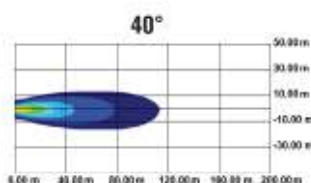

Part No.	Description
DURA-610	10° Narrow Beam, Duralux Series 6 LED Worklight (9891125)
DURA-610KIT	10° Narrow Beam, Duralux Series 6 LED Worklight - 2 Light Kit (9891309)
DURA-640	40° Narrow Beam, Duralux Series 6 LED Worklight (9888378)
DURA-640KIT	40° Narrow Beam, Duralux Series 6 LED Worklight - 2 Light Kit (9892696)
DURA-660	60° Narrow Beam, Duralux Series 6 LED Worklight (9888385)
DURA-660KIT	60° Narrow Beam, Duralux Series 6 LED Worklight - 2 Light Kit (9892702)
DURA-660FLUSH	Duralux Series 6 LED Worklight with Flush Mount Option