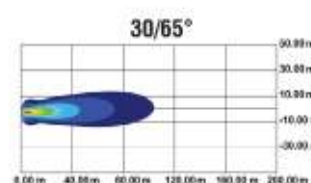

Part No.	Description
DURA-610	10° Narrow Beam, Duralux Series 6 LED Worklight (9891125)
DURA-610KIT	10° Narrow Beam, Duralux Series 6 LED Worklight - 2 Light Kit (9891309)
DURA-640	40° Narrow Beam, Duralux Series 6 LED Worklight (9888378)
DURA-640KIT	40° Narrow Beam, Duralux Series 6 LED Worklight - 2 Light Kit (9892696)
DURA-660	60° Narrow Beam, Duralux Series 6 LED Worklight (9888385)
DURA-660KIT	60° Narrow Beam, Duralux Series 6 LED Worklight - 2 Light Kit (9892702)
DURA-660FLUSH	Duralux Series 6 LED Worklight with Flush Mount Option