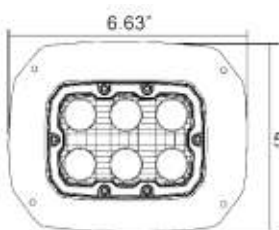

Vision X Duralux Series 6 LED Worklight

Available in single or 2-light kit. Flush mounting option available

Flush mount dimensions to center of holes:
Horizontal: 5.42" (137.78mm)
Vertical: 3.68" (93.64mm)

Features and Benefits

- 30-Watt High Performance Universal LED Light
- 150-Watt Halogen Comparable Fixture
- Durable die-Cast Housing

Tech Specs

LED	6 x 5W CREE LEDs
eLumens	2,220 eLu (VX-DURA-610, VX-DURA-640, VX-DURA-660), 2,960 eLu (VX-DURA-610KIT, VX-DURA-640KIT, VX-DURA-660KIT)
rLumens	3,168 rLu (VX-DURA-610, VX-DURA-640, VX-DURA-660), 6,336 rLu (VX-DURA-610KIT, VX-DURA-640KIT, VX-DURA-660KIT)
Beam Patterns	10°, 40°, 60°
Wattage	30W
Amp Draw	2.5A @ 12V DC
Colour Temperature	6000K
Operating Voltage	11-65V DC
Operating Temperature	-40°C ~ 85°C
EMC	IEC 62471 : 2006, EN 55015 : 2013, EN 61000-3-2 : 2014, EN 61000-3-2 : 2013, EN 61547 : 2009
Load Dump	500V Surge, 4000V Impulse
Polarity	Reverse Polarity Protection
Electronic Thermal Management	Full output @ 40°C, 10% Dimmed @ 60°C, 20% Dimmed @ 85°C
Connector	2-pin Deutsch
Housing	Aluminium
Lens	Polycarbonate
Finish	Marine Grade Gloss Black
Mounting	8mm Stud Mounting
Ingress Protection	IP68, IP69K
Vibration Rating	21.2 Grms
Shock Rating	60G
Salt Spray	ISO 9227
Weight	2.10lbs (0.95kg)
Dimensions (WxHxD)	5.93x4.28x2.57" (150x108x65mm)