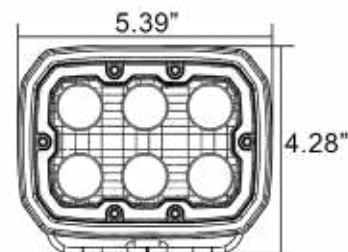

Vision X Duralux Series 6 LED Worklight

Available in single or 2-light kit. Flush mounting option available

Flush mount dimensions to center of holes:
Horizontal: 5.42" (137.78mm)
Vertical: 3.68" (93.64mm)

Features and Benefits

- 30-Watt High Performance Universal LED Light
- 150-Watt Halogen Comparable Fixture
- Durable die-Cast Housing

Tech Specs

LED	6 x 5W CREE LEDs
eLumens	2,220 eLu (VX-DURA-610, VX-DURA-640, VX-DURA-660), 2,960 eLu (VX-DURA-610KIT, VX-DURA-640KIT, VX-DURA-660KIT)
rLumens	3,168 rLu (VX-DURA-610, VX-DURA-640, VX-DURA-660), 6,336 rLu (VX-DURA-610KIT, VX-DURA-640KIT, VX-DURA-660KIT)
Beam Patterns	10°, 40°, 60°
Wattage	30W
Amp Draw	2.5A @ 12V DC
Colour Temperature	6000K
Operating Voltage	11-65V DC
Operating Temperature	-40°C ~ 85°C
EMC	IEC 62471 : 2006, EN 55015 : 2013, EN 61000-3-2 : 2014, EN 61000-3-2 : 2013, EN 61547 : 2009
Load Dump	500V Surge, 4000V Impulse
Polarity	Reverse Polarity Protection
Electronic Thermal Management	Full output @ 40°C, 10% Dimmed @ 60°C, 20% Dimmed @ 85°C
Connector	2-pin Deutsch
Housing	Aluminium
Lens	Polycarbonate
Finish	Marine Grade Gloss Black
Mounting	8mm Stud Mounting
Ingress Protection	IP68, IP69K
Vibration Rating	21.2 Grms
Shock Rating	60G
Salt Spray	ISO 9227
Weight	2.10lbs (0.95kg)
Dimensions (WxHxD)	5.93x4.28x2.57" (150x108x65mm)