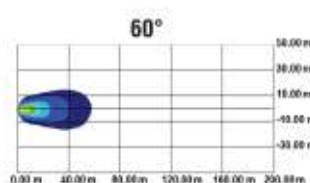

Part No.	Description
DURA-610	10° Narrow Beam, Duralux Series 6 LED Worklight (9891125)
DURA-610KIT	10° Narrow Beam, Duralux Series 6 LED Worklight - 2 Light Kit (9891309)
DURA-640	40° Narrow Beam, Duralux Series 6 LED Worklight (9888378)
DURA-640KIT	40° Narrow Beam, Duralux Series 6 LED Worklight - 2 Light Kit (9892696)
DURA-660	60° Narrow Beam, Duralux Series 6 LED Worklight (9888385)
DURA-660KIT	60° Narrow Beam, Duralux Series 6 LED Worklight - 2 Light Kit (9892702)
DURA-660FLUSH	Duralux Series 6 LED Worklight with Flush Mount Option