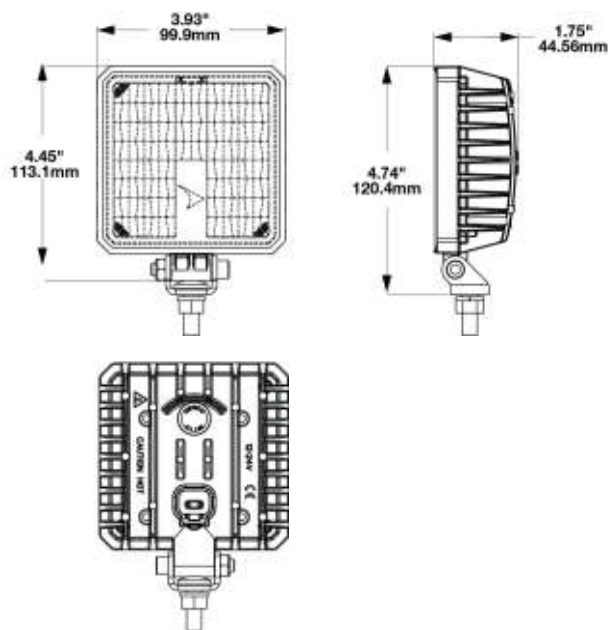

J.W. Speaker Model 892

Compact LED Work Light

Description

Move forward with confidence with the Model 892 LED Compact Work Light. This powerful LED work light projects a wide beam of light via custom lens optics producing 3,800 lumens in front of your vehicle for incredible visibility. Use it in agriculture, construction, mining and even off-road environments to stay active, productive and safer at all hours and in any weather.

Built with sturdy aluminum housing and an impact-resistant polycarbonate lens, the Model 892 shines brightest for crews in the harshest, most demanding worksites. The durable, pedestal-mounted and corrosion-resistant LED light fits easily on a wide range of work vehicles for nonstop productivity. Designed with thermal throttling protection for construction and agriculture applications, the Model 892 performs above the rest. Rated IP67 and IP69K, the Model 892 withstands bumps, thumps and vibrations common when used in tough, weather-adverse sites.

Applications

Mining, construction, material handling, utility vehicles, specialty vehicles, agriculture, automotive and off-road 4x4

Tech Specs

Input Voltage	12-24V DC
Operating Voltage	9-30V DC
rLumens	6372 lumens
eLumens	3800 lumens
Candela Output	5839
Nominal LED Color Temperature	5050K
Transient Spike Protection	330V Peak @ 1 HZ-100 Pulses
Current Draw	4.38A @ 12V DC (Power)
1.84A @ 24V DC (Power)	Black
Outer Lens Material	Polycarbonate
Outer Lens Color	Clear
Housing Material	Aluminum
Mounting Type	Pedestal
Minimum Operating Temperature	-40 °C / -40 °F
Maximum Operating Temperature	60 °C / 140 °F
Mating Connector	Deutsch DT06-2S-E003
Weight	1.03 lbs / 0.47 kgs
Standards Compliance	Buy America Standards, Eco Friendly, IEC IP69K, ECE Reg 10, IEC IP67, Tested to ECE Reg. 10 (Radiated Emissions Only)