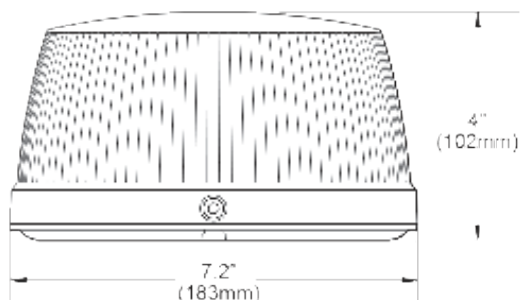

Authorised Importer and Master Distributor