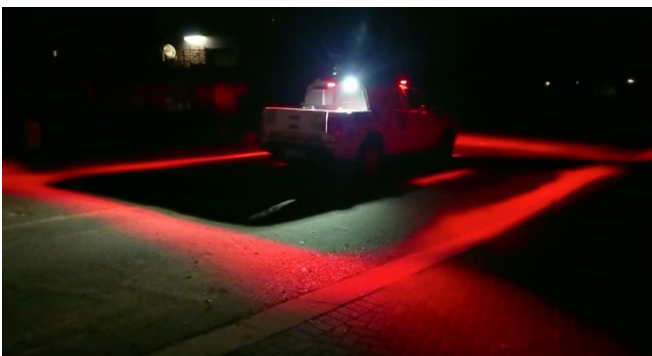

Speaker 793 Safety Light

A whole new kind of “Keep Out” safety zone lighting

Description

The Model 793 will revolutionise safety zone indicator lighting. It offers best-in-class light intensity and light quality; it's the industry's only UL Recognised safety zone light; and it comes in three colour configurations to create the best solution for each industry and application.

There are countless examples of where safety-zone lighting is needed and appropriate—they're all too important to trust to an inferior light. With its superior intensity and light quality.

Features and Benefits

- Helps identify dangerous areas to personnel
- Use on vehicles, machinery, or stationary objects
- Rugged design allows nearly unlimited uses
- The only UL Recognised safety-zone light

Applications

Civil, mining, material handling, utility, waste trucks

Tech Specs

Type	LED "Keep Out" safety light
Colour	Red, Amber, or Blue
Voltage	12-110V DC
IP Rating	IP67, IP69K
Dimensions (DxWxH)	2.48x5.90x1.89" (62.9x150x48mm)

Part No.	Description
793R	LED Safety-Zone Light with Red Stripe Pattern
793A	LED Safety-Zone Light with Amber Stripe Pattern
793B	LED Safety-Zone Light with Blue Stripe Pattern