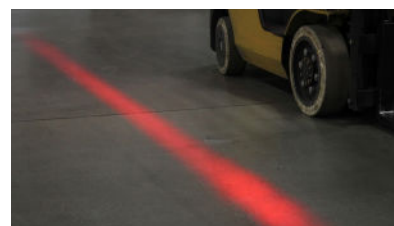

Authorised Importer and Master Distributor