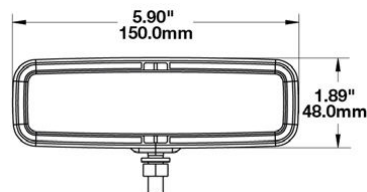

Tech Specs

Type	LED "Keep Out" safety light
Colour	Red, Amber, or Blue
Voltage	12-110V DC
IP Rating	IP67, IP69K
Dimensions (DxWxH)	2.48x5.90x1.89" (62.9x150x48mm)

Part No.	Description
793R	LED Safety-Zone Light with Red Stripe Pattern
793A	LED Safety-Zone Light with Amber Stripe Pattern
793B	LED Safety-Zone Light with Blue Stripe Pattern

Mounting Pattern

The brightness (Lux) and pattern size will vary based on mounting height. To help determine what height is best for your application, please refer to the chart below:

Mounting Height	Pattern Width	Pattern Height	Red: Max Lux	Amber: Max Lux	Blue: Max Lux
4 Feet	10 Feet	5 Inches	1120	1050	518
8 Feet	20 Feet	10 Inches	490	460	226
16 Feet	40 Feet	20 Inches	110	103	50