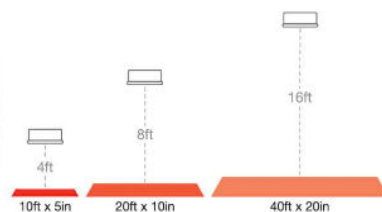

Tech Specs

Type	LED "Keep Out" safety light
Colour	Red, Amber, or Blue
Voltage	12-110V DC
IP Rating	IP67, IP69K
Dimensions (DxWxH)	2.48x5.90x1.89" (62.9x150x48mm)

Part No.	Description
793R	LED Safety-Zone Light with Red Stripe Pattern
793A	LED Safety-Zone Light with Amber Stripe Pattern
793B	LED Safety-Zone Light with Blue Stripe Pattern

Mounting Pattern

The brightness (Lux) and pattern size will vary based on mounting height. To help determine what height is best for your application, please refer to the chart below:

Mounting Height	Pattern Width	Pattern Height	Red: Max Lux	Amber: Max Lux	Blue: Max Lux
4 Feet	10 Feet	5 Inches	1120	1050	518
8 Feet	20 Feet	10 Inches	490	460	226
16 Feet	40 Feet	20 Inches	110	103	50