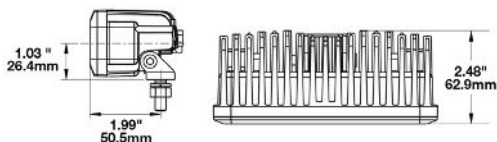

Tech Specs

Type	LED "Keep Out" safety light
Colour	Red, Amber, or Blue
Voltage	12-110V DC
IP Rating	IP67, IP69K
Dimensions (DxWxH)	2.48x5.90x1.89" (62.9x150x48mm)

Part No.	Description
793R	LED Safety-Zone Light with Red Stripe Pattern
793A	LED Safety-Zone Light with Amber Stripe Pattern
793B	LED Safety-Zone Light with Blue Stripe Pattern

Mounting Pattern

The brightness (Lux) and pattern size will vary based on mounting height. To help determine what height is best for your application, please refer to the chart below:

Mounting Height	Pattern Width	Pattern Height	Red: Max Lux	Amber: Max Lux	Blue: Max Lux
4 Feet	10 Feet	5 Inches	1120	1050	518
8 Feet	20 Feet	10 Inches	490	460	226
16 Feet	40 Feet	20 Inches	110	103	50