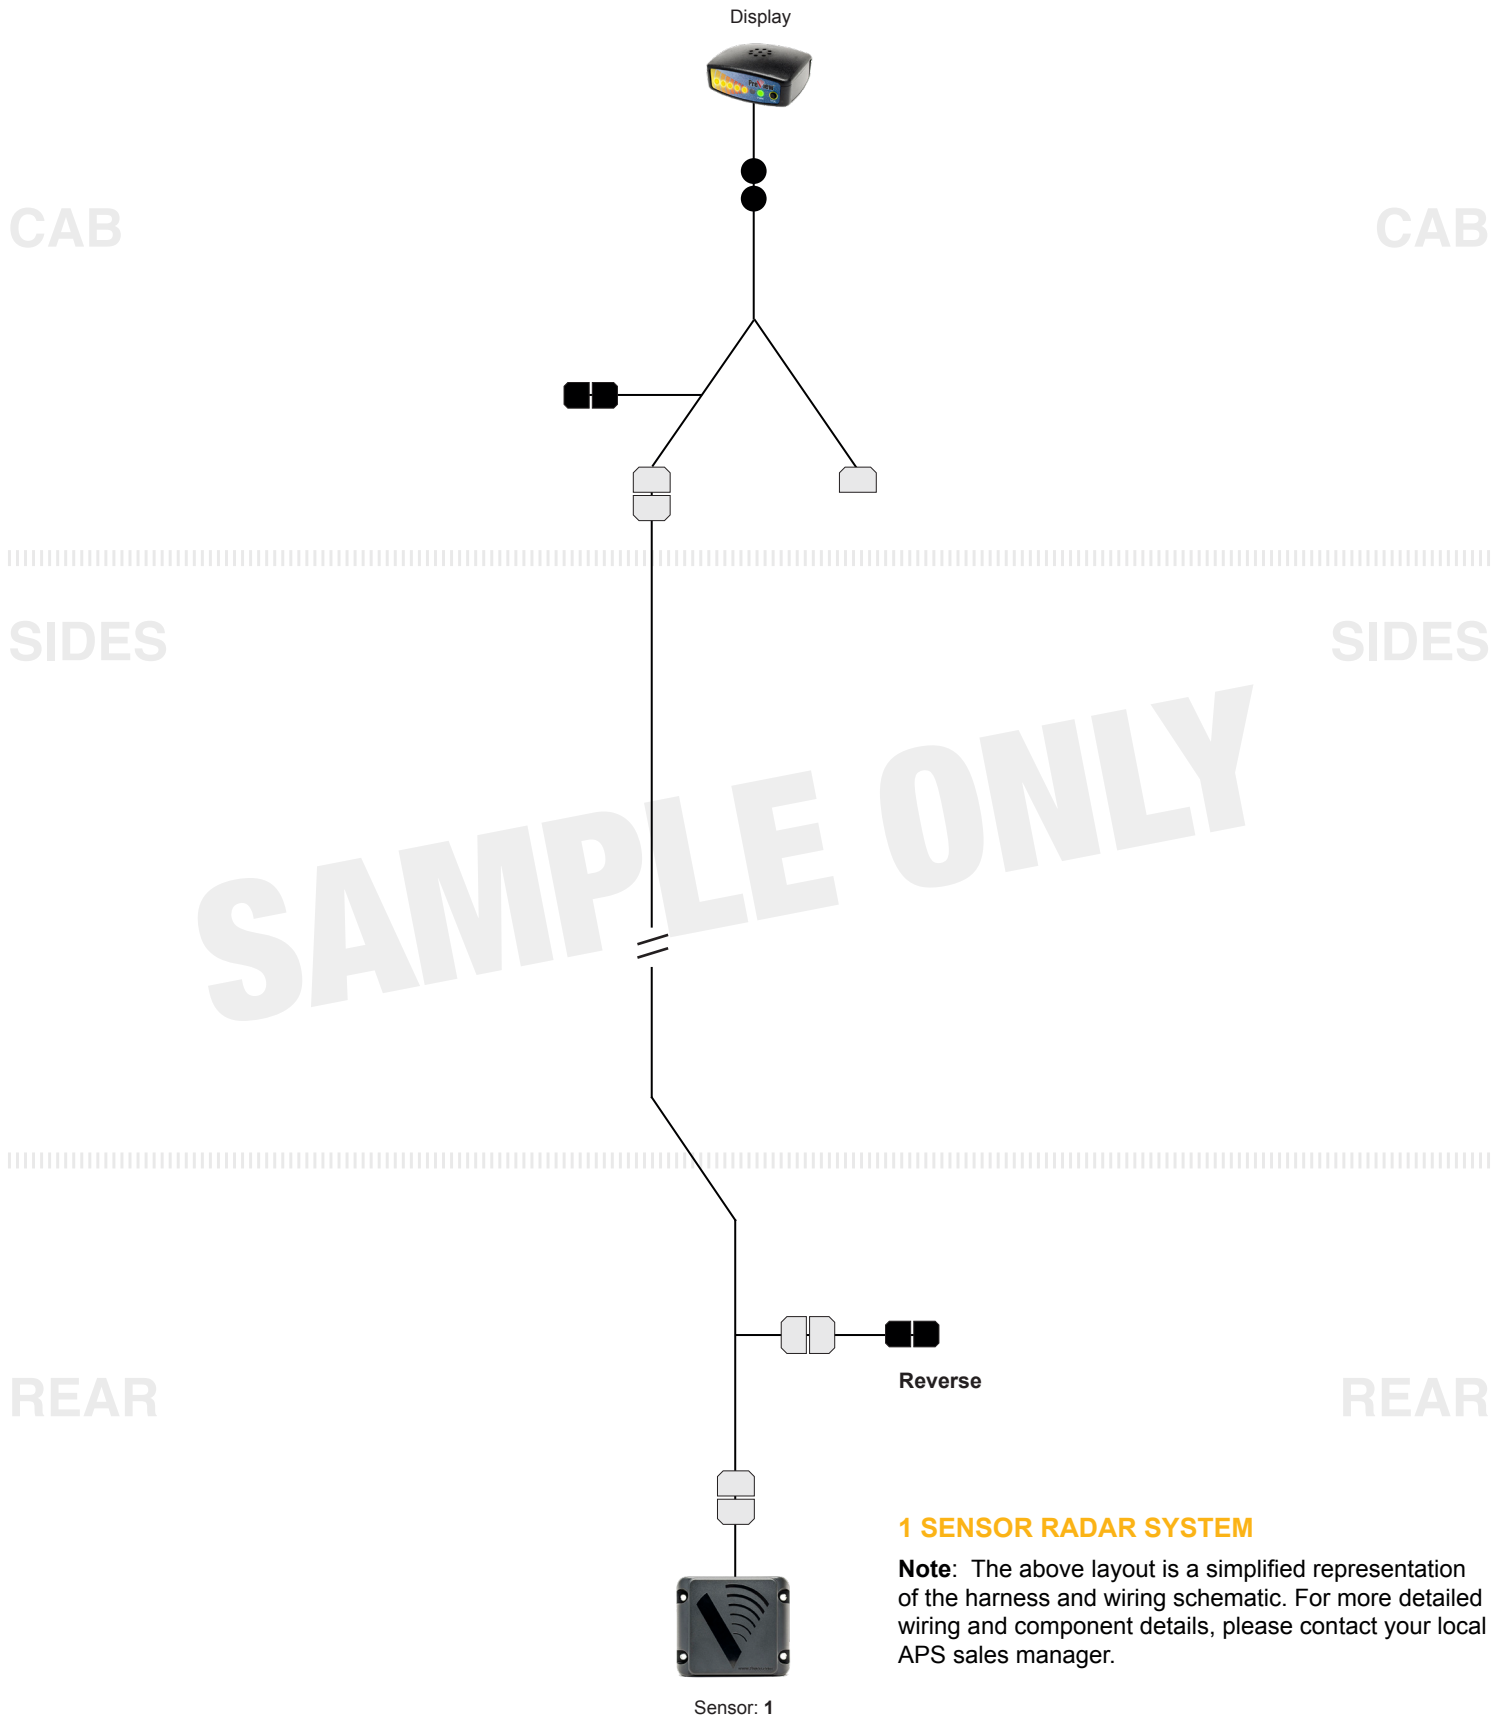

## Single sensor, single display rear detection system

Copyright © 2022 APS Lighting and Safety. All Rights Reserved