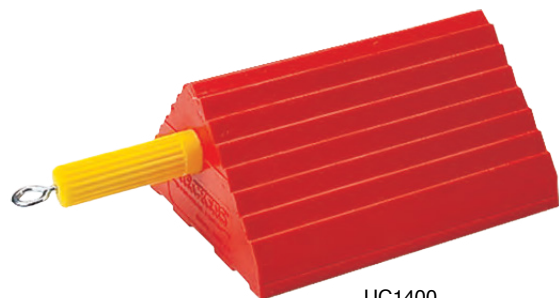

UC1400

Authorised Importer and Master Distributor