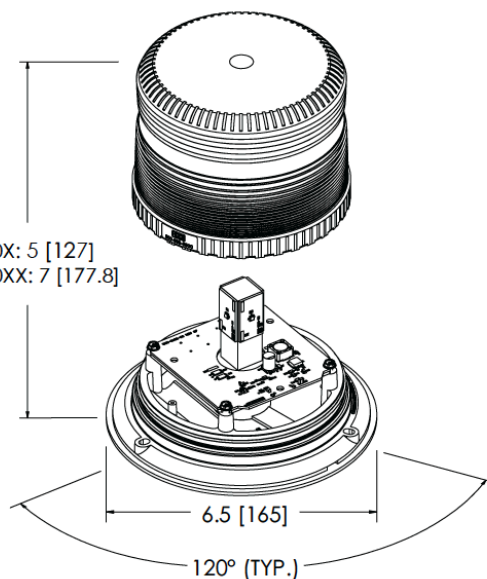

Preco LED4200 Series

SAE Class I LED

Description

The Preco 4200 strobe beacons have been updated! The Preco 4200 series has been a common sight on service vehicles, mining sites, construction sites, and agricultural machinery. Known for its quality build and great performance, Preco has incorporated all the features users have come to depend on while updating the series to the latest technology. Introducing the LED4200 Series. Offering SAE Class I light output, improving the brightness compared to the previous version, which expands the applications where this beacon can be utilized. Users now have 11 flash patterns to choose from including Double and Quad flash. With LED technology you do not have to worry about flash bulbs failing and the downtime associated with maintenance. The LED4200 offers a long maintenance-free life, has a lower amp draw, while providing more features! Whether you are at construction site or on the highway, the LED4200 series are dependable quality-built beacons that will help keep you safe by insuring that you are seen!

Mining, Utility Vehicles, Heavy Equipment, Industrial, Construction, Utility, Agriculture, Port, Material Handling

Tech Specs

Input Voltage	12-24V DC
Amps	3.6A @ 12V DC
Profile	5" or 7" inches
Color Available	Amber, Blue, Clear, Green or Red
Mount	3 Bolt Flange / 1 Pipe, Vacuum Mount
Flash Patterns	11
Temperature Range	-22°F to +122°F (-30°C to +50°C)
Standards Compliance	SAE Class I (Amber and Clear only), CE, R10, RoHS (Permanent Mount Only)
Warranty	2 Years

Part No.	Description
LED4200X	12-24V DC, 3.6A @ 12V DC, 5" Profile, 3 Bolt Flange / 1" Pipe Mount
LED4200XX	12-24V DC, 3.6A @ 12V DC, 7" Profile, 3 Bolt Flange / 1" Pipe Mount
LED4200X-VM	12-24V DC, 3.6A @ 12V DC, 5" Profile, Vacuum Magnet Mount
LED4200XX-VM	12-24V DC, 3.6A @ 12V DC, 7" Profile, Vacuum Magnet Mount