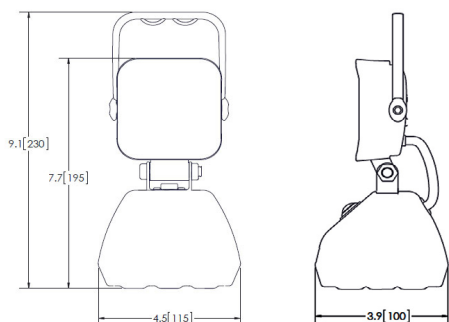

Tech Specs

LEDs	5 × 3W LEDs (EW2461 and EW2461-CAMO), 10 × 3W LEDs (EW2461CA-AU)
Colour Temperature	6520K
Lumens	650 Raw Lumens, 600 Effective Lumens
Beam Pattern	Flood
Colours	White (EW2461 & EW2461-CAMO), White / Amber (EW2461CA-AU)
Flash Modes	100% intensity, 30% intensity, and SOS flashing (EW2461 & EW2461-CAMO), 100% intensity, 30% intensity, 100% intensity amber, double flash amber, and quad flash amber (EW2461CA-AU)
Battery type	Lithium Battery (Rechargeable)
Voltage	12-24V DC
Draw	3.2A @ 12V DC
Operating Temperature	-30°C to +50°C
Ratings	IP67, CE
Mounting	Magnet mount, stainless steel mounting bracket to light fixture
Connection for Charging	Micro USB chargeable (Minimum 1.5A) (EW2461 & EW2461-CAMO), 240V Australian AC power supply (EW2461CA-AU),
Housing material	Aluminium heatsink housing, Black or Camouflage (EW2461 & EW2461-CAMO)
Charge time	3.5 - 5.5 hours
Runtime	3 - 4.5 hours
Lens	Polycarbonate
Weight	1.27 lbs (0.77 kg)
Warranty	1 Year