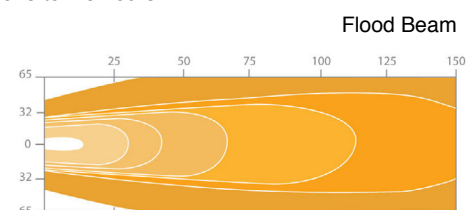

Features and Benefits

- 5 × 3W LEDs on model EW2461 and EW2461-CAMO (EW2461-CAMO Stock available Feb 2021)
- 10 × 3 Watt LEDs on model EW2461CA-AU
- EW2461CA-AU model features double and quad flash modes
- Rechargeable lithium battery, estimated run time of 3 to 4.5 hours
- Magnetic base
- Aluminium heatsink housing
- Stainless steel mounting bracket
- Polycarbonate lens
- 650 Raw, 600 Effective Lumen
- CE, 1 year warranty