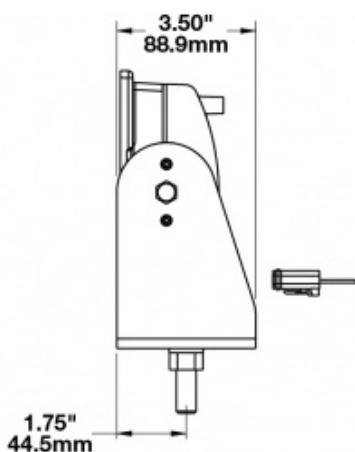

J.W. Speaker 523 Series

9" x 8" LED Side Mount Scene Light

Description

Looking for a powerful LED scene light that can be mounted just about anywhere? Look no further than the Model 523 LED Work Light! These LED scene lights are available in multiple different voltage configurations, beam patterns, and color temperatures.

Applications

Agriculture, construction, industrial, material handling, mining, railroad, specialty vehicles, truck and bus, marine, automotive, off-road 4x4

Tech Specs

Lens	Glass
Beam Pattern	Wide Flood, Medium Flood or Narrow Flood
Housing	Die-Cast Aluminum
Connector	Integrated 2-Pin Deutsch Weather-Proof Socket (DT04-2P)
Mounting	Universal Pedestal Mount or Flush Mount
Voltage	12-24V DC or 24v dc only
Light Source	Light Emitting Diodes (LEDs)
	8,100 rLumens 3,900 eLumens
Amp	6.70A @ 12V DC
	3.70A @ 24V DC
Minimum Operating Temp.	-40 °C / -40 °F
Maximum Operating Temp.	65 °C / 149 °F
Warranty	5 Years
Standards Compliance	Buy America Standards, Eco Friendly, IEC IP67