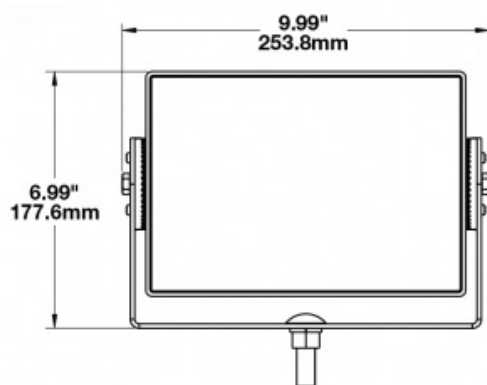

J.W. Speaker 523 Series

9" x 8" LED Side Mount Scene Light

Description

Looking for a powerful LED scene light that can be mounted just about anywhere? Look no further than the Model 523 LED Work Light! These LED scene lights are available in multiple different voltage configurations, beam patterns, and color temperatures.

Applications

Agriculture, construction, industrial, material handling, mining, railroad, specialty vehicles, truck and bus, marine, automotive, off-road 4x4

Tech Specs

Lens	Glass
Beam Pattern	Wide Flood, Medium Flood or Narrow Flood
Housing	Die-Cast Aluminum
Connector	Integrated 2-Pin Deutsch Weather-Proof Socket (DT04-2P)
Mounting	Universal Pedestal Mount or Flush Mount
Voltage	12-24V DC or 24v dc only
Light Source	Light Emitting Diodes (LEDs)
	8,100 rLumens 3,900 eLumens
Amp	6.70A @ 12V DC
	3.70A @ 24V DC
Minimum Operating Temp.	-40 °C / -40 °F
Maximum Operating Temp.	65 °C / 149 °F
Warranty	5 Years
Standards Compliance	Buy America Standards, Eco Friendly, IEC IP67