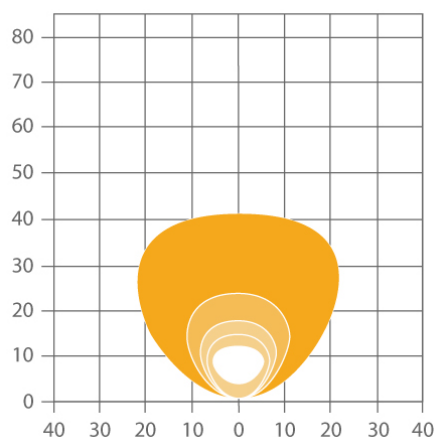

Tech Specs

Voltage	12-24V DC
Tech	LED
Wattage	20W
Current	0.85A @ 24V DC
Lumens	1500 Lu
Operating Temperature	-40°C to +85°C
Beam Pattern	Flood, Long Range or Asymmetrical Flood
Connector	AMP 2 pin, DT 2 pin
Mounting	Pedestal, suspended
Lens Material	Hardened glass, Plastics
Dimensions (DxWxH)	3.03x3.58x5.07" inches (77x91x129mm)
Load Dump / Surge Dump	Surge: 36V continuous / ISO 7637-2 Pulse 5a
Weight	1.2 lbs (0.55kg)
IP Rating	IP68 / 69K
Polarity	Protected against reverse voltage
Salt Spray Test	ISO 9227
Vibration Resistance	15 Grms @ 24-2000Hz
Shock Resistance	60G
EMC	ISO 13766, ISO 14982, ISO 12985, CISPR25 Class 5
Warranty	4 Years

Part No.	Description
RT1500F	Flood, 1500 Lu, 12-24V DC, 0.85A @ 24V DC, 20W
RT1500LR	Long Range, 1500 Lu, 12-24V DC, 0.85A @ 24V DC, 20W
RT1500FA	Asymmetrical Flood, 1500 Lu, 12-24V DC, 0.85A @ 24V DC, 20W

Lux: 20 12 7 3.5 1

Asymmetrical Flood