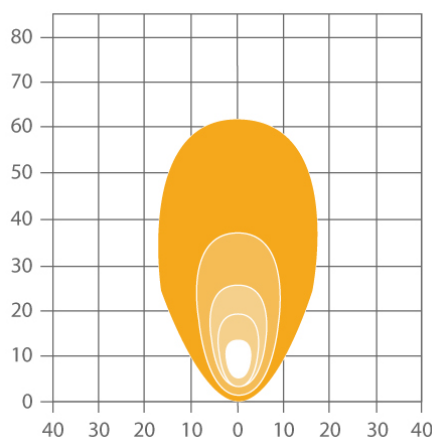

ABL RT 1500 LED

Compact Work Light

Description

The ABL RT 1500 LED is a compact LED-powered work lamp. This 20W version features 6 LED bulbs and pumps out an impressive 1500 lumens. This lamp exceeds everyday demands in all applications from handling equipment to heavy vehicles.

Application

Heavy equipment, mining, construction, road and utility equipment, forestry, agriculture

Tech Specs

Voltage	12-24V DC
Tech	LED
Wattage	20W
Current	0.85A @ 24V DC
Lumens	1500 Lu
Operating Temperature	-40°C to +85°C
Beam Pattern	Flood, Long Range or Asymmetrical Flood
Connector	AMP 2 pin, DT 2 pin
Mounting	Pedestal, suspended
Lens Material	Hardened glass, Plastics
Dimensions (DxWxH)	3.03x3.58x5.07" inches (77x91x129mm)
Load Dump / Surge Dump	Surge: 36V continuous / ISO 7637-2 Pulse 5a
Weight	1.2 lbs (0.55kg)
IP Rating	IP68 / 69K
Polarity	Protected against reverse voltage
Salt Spray Test	ISO 9227
Vibration Resistance	15 Grms @ 24-2000Hz
Shock Resistance	60G
EMC	ISO 13766, ISO 14982, ISO 12985, CISPR25 Class 5
Warranty	4 Years

Part No.	Description
RT1500F	Flood, 1500 Lu, 12-24V DC, 0.85A @ 24V DC, 20W
RT1500LR	Long Range, 1500 Lu, 12-24V DC, 0.85A @ 24V DC, 20W
RT1500FA	Asymmetrical Flood, 1500 Lu, 12-24V DC, 0.85A @ 24V DC, 20W

Lux: 20 12 7 3.5 1

Flood

Authorised Importer and Master Distributor