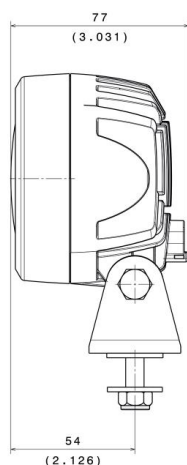

ABL RT 1500 LED

Compact Work Light