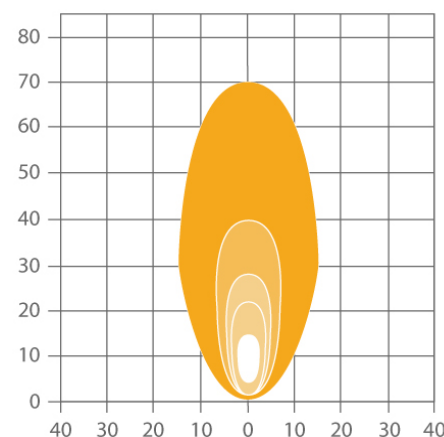

### Tech Specs

|                        |  |
|------------------------|--|
| Voltage                | 12-24V DC  |
| Tech                   | LED  |
| Wattage                | 20W  |
| Current                | 0.85A @ 24V DC                                   |
| Lumens                 | 1500 Lu  |
| Operating Temperature  | -40°C to +85°C                                   |
| Beam Pattern           | Flood, Long Range or Asymmetrical Flood          |
| Connector              | AMP 2 pin, DT 2 pin                              |
| Mounting               | Pedestal, suspended                              |
| Lens Material          | Hardened glass, Plastics                         |
| Dimensions (DxWxH)     | 3.03x3.58x5.07" inches (77x91x129mm)             |
| Load Dump / Surge Dump | Surge: 36V continuous / ISO 7637-2 Pulse 5a      |
| Weight                 | 1.2 lbs (0.55kg)                                 |
| IP Rating              | IP68 / 69K                                       |
| Polarity               | Protected against reverse voltage                |
| Salt Spray Test        | ISO 9227   |
| Vibration Resistance   | 15 Grms @ 24-2000Hz                              |
| Shock Resistance       | 60G  |
| EMC                    | ISO 13766, ISO 14982, ISO 12985, CISPR25 Class 5 |
| Warranty               | 4 Years  |

Lux: 20 12 7 3.5 1

Asymmetrical Flood

Flood

Long Range

Authorised Importer and Master Distributor