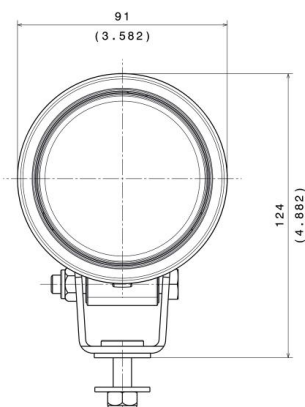

ABL RT 1500 LED

Compact Work Light