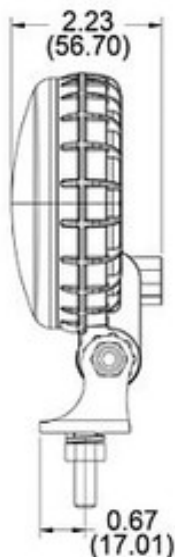

J.W. Speaker A770 Series 3" x 5" Oval LED Work Lamp

Description

The 770 XD improves on the high-quality electronics and engineered optics of the Model 700, and puts them into a much slimmer package. As with the rest of the XD Series, it features a polycarbonate housing and lens for maximum protection.

Features and Benefits

- 810 Raw Lumens; 700 Effective Lumens
- Available in 12V DC or 12-48V DC configurations
- Flood, Spot & Trapezoid beam patterns available
- UV-resistant polycarbonate lens
- Rugged solid state LEDs can withstand shock & vibration
- Long-lasting LEDs mean never having to replace another bulb again!
- Tough polycarbonate housing prevents rust & corrosion
- Universal mount
- Reverse voltage protected
- Lifetime limited warranty