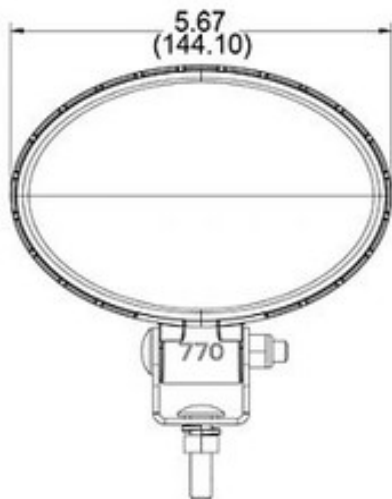

J.W. Speaker A770 Series 3" x 5" Oval LED Work Lamp

Description

The 770 XD improves on the high-quality electronics and engineered optics of the Model 700, and puts them into a much slimmer package. As with the rest of the XD Series, it features a polycarbonate housing and lens for maximum protection.

Features and Benefits

- 810 Raw Lumens; 700 Effective Lumens
- Available in 12V DC or 12-48V DC configurations
- Flood, Spot & Trapezoid beam patterns available
- UV-resistant polycarbonate lens
- Rugged solid state LEDs can withstand shock & vibration
- Long-lasting LEDs mean never having to replace another bulb again!
- Tough polycarbonate housing prevents rust & corrosion
- Universal mount
- Reverse voltage protected
- Lifetime limited warranty

Applications

Agriculture, construction, industrial, material handling, mining, off-road 4x4, railroad, specialty vehicles, truck and bus

Tech Specs

Lens	Polycarbonate
Beam Pattern	Flood, Spot or Trapezoid
Housing	Polycarbonate
Mounting Hardware	(x1) 5/16-18 x 1.00 Mounting Bolt
Mounting	Universal Mount
Connector	Integrated 2-Pin Deutsch Weather-Proof Socket (DT04-2P)
Mating Connector	2-Pin Deutsch Weather-Proof Plug (DT06-2S)
Voltage	12V Version / 12-48V Version
Light Source	Light Emitting Diodes (LEDs)
rLumens	810Lu
eLumens	700Lu (12V Version), 690 (12-48V Version)
Operating Temperature	-40 Degrees C min, 65 Degrees C max
Amps	1.0A @ 12V
Compliance	SAE J1113 (up to 8kV contact & 15kV air discharge), SAE J1455 (4.13.1.1.1. steady state jump starts), ECE Reg. 10 CE CISPR (12/22), EN55022, EN12895
Ingress Protection	IP67
Warranty	Lifetime Limited Warranty