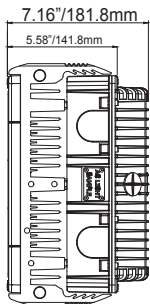

Features and Benefits

- 1000-Watt Metal Halide Replacement
- Color Temperature: 2800K
- Wattage: 280W
- 15.6 Grms Vibration Rating
- Operating Voltage: 90-305V AC
- Standard Trunnion Bracket
- IP68, IP69K
- Beam Patterns Available: 10, 25, 40, 60, 90, 3065 (Elliptical)

Applications

Structural

Tech Specs

Type	60 x XP-LHD (CREE) LEDs
Beam Patterns	Spot 10°, Narrow 25°, Medium 40°, Flood 60°, Wide Flood 90° or Elliptical
Color Temperature	2800K
Voltage	90-305V AC
Wattage	280W
Operating Temperature	-40°C to +60°C
Vibration	15.6Grms
IP Rating	IP68, IP69K
Certifications / Ratings	EMC Emission: EN55015, EN55022 (CISPR22) Class B, EN61000-3-2, Class C (@Load ≥ 50%); EN61000-3-3. EMC Immunity: EN61000-4-2,3,4,5,6,8,11, EN61547, EN55024, Light Industry Level surge immunity Line-Earth 4KV, Line-Line 2KV
Short Circuit	Constant current limiting, recovers automatically after fault condition is removed
Lens	Polycarbonate Lens
Weight	56 lbs (25.4kg) including TR Bracket
Dimensions (D, W, H)	7.17x13.54x12.24" (182x344x311mm)

Part No.	Beam Angle	Voltage	Watts
LSG066010TRQC.2800K	10°	90-305V AC	280W
LSG066025TRQC.2800K	25°	90-305V AC	280W
LSG066040TRQC.2800K	40°	90-305V AC	280W
LSG066060TRQC.2800K	60°	90-305V AC	280W
LSG066090TRQC.2800K	90°	90-305V AC	280W
LSG06603065TRQC.2800K	Elliptical	90-305V AC	280W