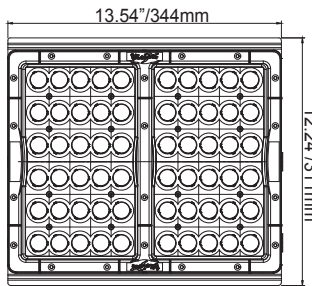

Applications

Structural

Tech Specs

Type	60 x XP-LHD (CREE) LEDs
Beam Patterns	Spot 10°, Narrow 25°, Medium 40°, Flood 60°, Wide Flood 90° or Elliptical
Color Temperature	2800K
Voltage	90-305V AC
Wattage	280W
Operating Temperature	-40°C to +60°C
Vibration	15.6Grms
IP Rating	IP68, IP69K
Certifications / Ratings	EMC Emission: EN55015, EN55022 (CISPR22) Class B, EN61000-3-2, Class C (@Load ≥ 50%); EN61000-3-3. EMC Immunity: EN61000-4-2,3,4,5,6,8,11, EN61547, EN55024, Light Industry Level surge immunity Line-Earth 4KV, Line-Line 2KV
Short Circuit	Constant current limiting, recovers automatically after fault condition is removed
Lens	Polycarbonate Lens
Weight	56 lbs (25.4kg) including TR Bracket
Dimensions (D, W, H)	7.17x13.54x12.24" (182x344x311mm)