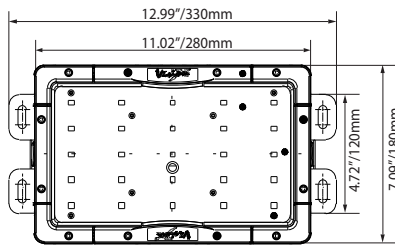

LSG033 AC Dark Skies Series

50W Junction Box

Description

The 50-Watt fixture is designed with a painted bezel to eliminate light bleed. Unlike tradition fixtures, LEDs consume less power while emitting effective lumens, are more flexible with light content, and do not require a warm-up period resulting in wasted energy. Vision X LED fixtures are enhanced with Pulse Width Modulation (PWM) technology achieving a 50,000+ hour lifespan.

Features and Benefits

- Color Temperature: 2800K
- Wattage: 50W
- Operating Voltage: 90-305VAC
- IP-68, IP69K
- Beam Patterns Available: 10, 25, 40, 60, 90, 3065 (Elliptical)

Applications

Structural

Tech Specs

Type	25 x MHB-B (CREE) LEDs
Beam Patterns	Spot 10°, Narrow 25°, Medium 40°, Flood 60°, Wide Flood 90° or Elliptical
Colour Temperature	2800K
Mounting Options	Standard Mount Feet, Wall Mount or Dual Bracket
Voltage	90-305V AC
Wattage	50W
Operating Temperature	-40°C to +60°C
Vibration	15.6Grms
IP Rating	IP68, IP69K
Certifications / Ratings	EMC Emission: EN55022, EN61000-3-2, Class A, EN61000-3-3. EMC Immunity: EN55024, EN61000-4-2,3,4,5,6,8,11; light industry level (surge 2KV), criteria A
Short Circuit	Constant current limiting, recovers automatically after fault condition is removed
Lens	Polycarbonate Lens
Weight	8 lbs (3.8kg)
Dimensions (D, W, H)	3.33x12.99x7.09" (84.5x330x180mm)

Part No.	Beam Angle	Voltage	Watts
LSG033010WP.2800K	10°	90-305V AC	50W
LSG033025WP.2800K	25°	90-305V AC	50W
LSG033040WP.2800K	40°	90-305V AC	50W
LSG033060WP.2800K	60°	90-305V AC	50W
LSG033090WP.2800K	90°	90-305V AC	50W
LSG03303065WP.2800K	Elliptical	90-305V AC	50W

Mounting Options

Authorised Importer and Master Distributor