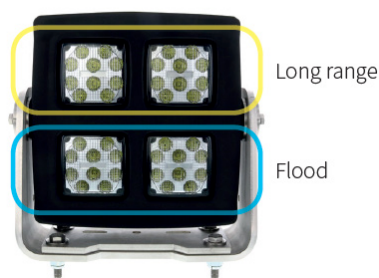

ABL SHD 8000 / 12000 LED

Modular Heavy Duty LED Work Light

The new LED8000 and LED12000 from ABL represent their largest lumen output fixtures to date. It is perfect for high vibration applications such as drills, dozers, excavators and graders, where extra light is of paramount importance. Whilst a bullet proof high lumen fixture is this units main application, it can also serve other purposes, combining signal lighting and forward lighting into the one package. Its customizable modular design can allow for combinations such as flood (work light) and long range (high beam) to be mixed in the one unit or it can be used as an all in one flood, long range, brake and indicator light. The options are endless.

Features

Drills, Dozers, Excavators and Graders

Tech Specs

Light Pattern	Flood Asymmetric, Flood, Long Range and Mixed Modules
Voltage	12-24V DC
Current	3.7A @ 24V (SHD8000), 6A @ 24V (SHD12000)
Connector	DT 2 pin, DT2V
Housing Material	Full aluminium with Inox bracket
EMC	ISO 13766 - ISO 14982 - ISO 12985 - CISPR25 Classe 3 to 5
IP Rating	IP68/69K
Consumption	90W (SHD8000), 144W (SHD12000)
Weight	8kg
Operational Lumen	8 - 10,000 Lumen (SHD8000) or 12 - 15,000 Lumen (SHD12000)
Color Temperature	6000°K
Load Dump	36V Continuous / ISO 7637-2 Pulse 5a
Polarity	Protected against reverse voltage
ETM	Full output at +35°C ambient, 25 % dimmed at + 50°C ambient
Vibration Resistance	15 Grms, from 24Hz to 2000Hz
Warranty	5 Years

Mix light patterns and colours

SHD8000 Lens Color Options:

SHD8000: 4x ST2000
SHD12000: 4x LED3000-500

Lux: 20 12 7 3.5 1

Flood

Long Range

Asymmetrical Flood

Part No.	Description
SHD8000CLR.F	Custom 2 Long Range, 2 Flood
SHD8000CLR.FAR	Custom 1 Long Range, 1 Flood, 1 Amber , 1 Red