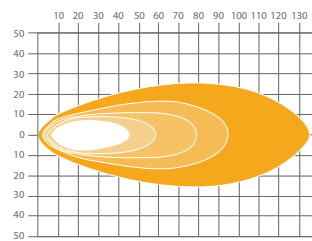

Part No.	Beam	Lumens	Voltage	Amps	Watts
SHD8000FA	Flood Asymmetric	8 - 10,000Lu	12-24V	3.7A @ 24V	90W
SHD8000F	Flood	8 - 10,000Lu	12-24V	3.7A @ 24V	90W
SHD8000LR	Long Range	8 - 10,000Lu	12-24V	3.7A @ 24V	90W
SHD12000FA	Flood Asymmetric	12 - 15,000Lu	12-24V	6A @ 24V	144W
SHD12000F	Flood	12 - 15,000Lu	12-24V	6A @ 24V	144W
SHD12000LR	Long Range	12 - 15,000Lu	12-24V	6A @ 24V	144W
SHD12000F-VW	Flood Warm White 3500K	12 - 15,000Lu	12-24V	6A @ 24V	144W
SHD12000LR-VW	Long Range Warm White 3500K	12 - 15,000Lu	12-24V	6A @ 24V	144W

Mix light patterns and colours

SHD8000 Lens Color Options:

SHD8000: 4x ST2000
SHD12000: 4x LED3000-500

Lux: 20 12 7 3.5 1

Flood

Long Range

Asymmetrical Flood

Part No.	Description
SHD8000CLR.F	Custom 2 Long Range, 2 Flood
SHD8000CLR.FAR	Custom 1 Long Range, 1 Flood, 1 Amber , 1 Red