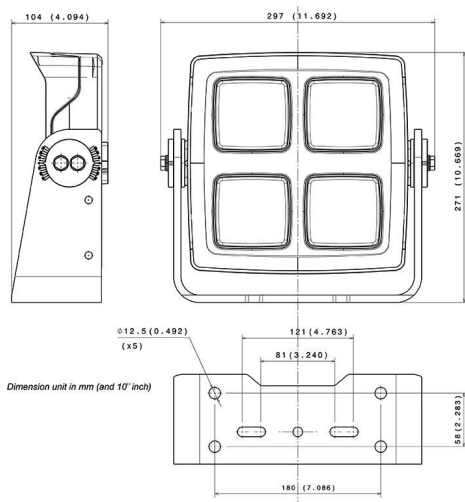

Features

Drills, Dozers, Excavators and Graders

Tech Specs

Light Pattern	Flood Asymmetric, Flood, Long Range and Mixed Modules
Voltage	12-24V DC
Current	3.7A @ 24V (SHD8000), 6A @ 24V (SHD12000)
Connector	DT 2 pin, DT2V
Housing Material	Full aluminium with Inox bracket
EMC	ISO 13766 - ISO 14982 - ISO 12985 - CISPR25 Classe 3 to 5
IP Rating	IP68/69K
Consumption	90W (SHD8000), 144W (SHD12000)
Weight	8kg
Operational Lumen	8 - 10,000 Lumen (SHD8000) or 12 - 15,000 Lumen (SHD12000)
Color Temperature	6000°K
Load Dump	36V Continuous / ISO 7637-2 Pulse 5a
Polarity	Protected against reverse voltage
ETM	Full output at +35°C ambient, 25 % dimmed at + 50°C ambient
Vibration Resistance	15 Grms, from 24Hz to 2000Hz
Warranty	5 Years