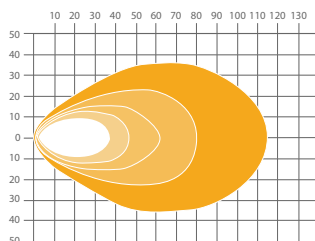

Part No.	Beam	Lumens	Voltage	Amps	Watts
SHD8000FA	Flood Asymmetric	8 - 10,000Lu	12-24V	3.7A @ 24V	90W
SHD8000F	Flood	8 - 10,000Lu	12-24V	3.7A @ 24V	90W
SHD8000LR	Long Range	8 - 10,000Lu	12-24V	3.7A @ 24V	90W
SHD12000FA	Flood Asymmetric	12 - 15,000Lu	12-24V	6A @ 24V	144W
SHD12000F	Flood	12 - 15,000Lu	12-24V	6A @ 24V	144W
SHD12000LR	Long Range	12 - 15,000Lu	12-24V	6A @ 24V	144W
SHD12000F-VW	Flood Warm White 3500K	12 - 15,000Lu	12-24V	6A @ 24V	144W
SHD12000LR-VW	Long Range Warm White 3500K	12 - 15,000Lu	12-24V	6A @ 24V	144W

Mix light patterns and colours

SHD8000 Lens Color Options:

SHD8000: 4x ST2000
SHD12000: 4x LED3000-500

Lux: 20 12 7 3.5 1

Flood

Long Range

Asymmetrical Flood

Part No.	Description
SHD8000CLR.F	Custom 2 Long Range, 2 Flood
SHD8000CLR.FAR	Custom 1 Long Range, 1 Flood, 1 Amber , 1 Red