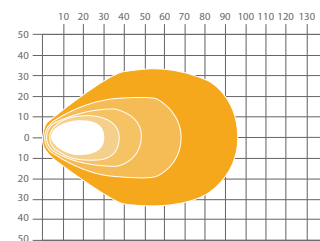

Part No.	Beam	Lumens	Voltage	Amps	Watts
SHD8000FA	Flood Asymmetric	8 - 10,000Lu	12-24V	3.7A @ 24V	90W
SHD8000F	Flood	8 - 10,000Lu	12-24V	3.7A @ 24V	90W
SHD8000LR	Long Range	8 - 10,000Lu	12-24V	3.7A @ 24V	90W
SHD12000FA	Flood Asymmetric	12 - 15,000Lu	12-24V	6A @ 24V	144W
SHD12000F	Flood	12 - 15,000Lu	12-24V	6A @ 24V	144W
SHD12000LR	Long Range	12 - 15,000Lu	12-24V	6A @ 24V	144W
SHD12000F-VW	Flood Warm White 3500K	12 - 15,000Lu	12-24V	6A @ 24V	144W
SHD12000LR-VW	Long Range Warm White 3500K	12 - 15,000Lu	12-24V	6A @ 24V	144W

Mix light patterns and colours

SHD8000 Lens Color Options:

SHD8000: 4x ST2000
SHD12000: 4x LED3000-500

Lux: 20 12 7 3.5 1

Flood

Long Range

Asymmetrical Flood

Part No.	Description
SHD8000CLR.F	Custom 2 Long Range, 2 Flood
SHD8000CLR.FAR	Custom 1 Long Range, 1 Flood, 1 Amber , 1 Red