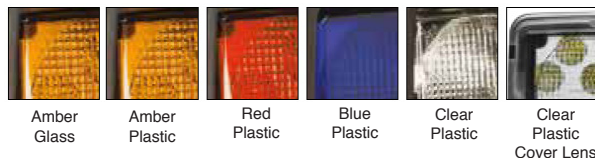

ABL SHD 8000 / 12000 LED

Modular Heavy Duty LED Work Light

The new LED8000 and LED12000 from ABL represent their largest lumen output fixtures to date. It is perfect for high vibration applications such as drills, dozers, excavators and graders, where extra light is of paramount importance. Whilst a bullet proof high lumen fixture is this units main application, it can also serve other purposes, combining signal lighting and forward lighting into the one package. Its customizable modular design can allow for combinations such as flood (work light) and long range (high beam) to be mixed in the one unit or it can be used as an all in one flood, long range, brake and indicator light. The options are endless.

Features

Drills, Dozers, Excavators and Graders

Tech Specs

Light Pattern	Flood Asymmetric, Flood, Long Range and Mixed Modules
Voltage	12-24V DC
Current	3.7A @ 24V (SHD8000), 6A @ 24V (SHD12000)
Connector	DT 2 pin, DT2V
Housing Material	Full aluminium with Inox bracket
EMC	ISO 13766 - ISO 14982 - ISO 12985 - CISPR25 Classe 3 to 5
IP Rating	IP68/69K
Consumption	90W (SHD8000), 144W (SHD12000)
Weight	8kg
Operational Lumen	8 - 10,000 Lumen (SHD8000) or 12 - 15,000 Lumen (SHD12000)
Color Temperature	6000°K
Load Dump	36V Continuous / ISO 7637-2 Pulse 5a
Polarity	Protected against reverse voltage
ETM	Full output at +35°C ambient, 25 % dimmed at + 50°C ambient
Vibration Resistance	15 Grms, from 24Hz to 2000Hz
Warranty	5 Years

Mix light patterns and colours

SHD8000 Lens Color Options:

SHD8000: 4x ST2000
SHD12000: 4x LED3000-500

Lux: 20 12 7 3.5 1

Flood

Long Range

Asymmetrical Flood

Part No.	Description
SHD8000CLR.F	Custom 2 Long Range, 2 Flood
SHD8000CLR.FAR	Custom 1 Long Range, 1 Flood, 1 Amber , 1 Red