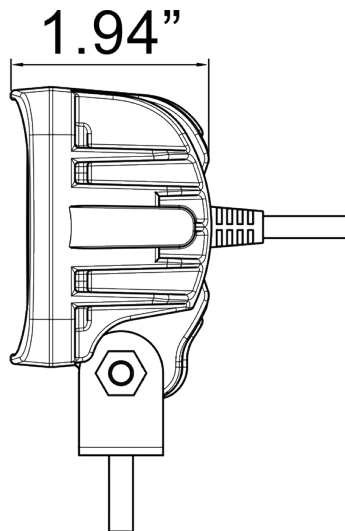

### Description

The DURA Mini weighs in at under one pound and stands 2.75" tall yet outputs 2,000 raw lumens (950 effective). Although small in size, the DURA Mini has no issue being put to work. The Industrial die-cast aluminum housing gives it the strength it needs to keep working day in and day out.

### Features and Benefits

- Lens: Polycarbonate
- Housing: Die-cast Aluminium
- 60° beam pattern
- CISPR25
- Dim (DxWxH): 1.94x2.75x3.62" (49.4x70x92mm)
- Weight: 0.88 lbs (0.4kg)

### Tech Specs

Beam	60° Extra-wide
eLumens	950 Lu
rLumens	2000 Lu
Voltage	9-32V
Amps (24V)	0.5A
Watts	12W
IP Rating	IP69K
Warranty	3 Years / Ext.

### Part No. Description

VX-DURA-M460	9-32V DC, 60° Extra-wide, 0.5A @ 12V DC
--------------	---

Authorised Importer and Master Distributor