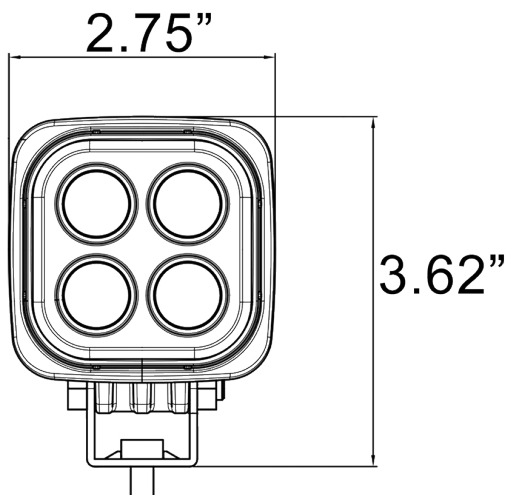

### Description

The DURA Mini weighs in at under one pound and stands 2.75" tall yet outputs 2,000 raw lumens (950 effective). Although small in size, the DURA Mini has no issue being put to work. The Industrial die-cast aluminum housing gives it the strength it needs to keep working day in and day out.

### Features and Benefits

- Lens: Polycarbonate
- Housing: Die-cast Aluminium
- 60° beam pattern
- CISPR25
- Dim (DxWxH): 1.94x2.75x3.62" (49.4x70x92mm)
- Weight: 0.88 lbs (0.4kg)

### Tech Specs

Beam	60° Extra-wide
eLumens	950 Lu
rLumens	2000 Lu
Voltage	9-32V
Amps (24V)	0.5A
Watts	12W
IP Rating	IP69K
Warranty	3 Years / Ext.

### Part No. Description

VX-DURA-M460	9-32V DC, 60° Extra-wide, 0.5A @ 12V DC
--------------	---

Authorised Importer and Master Distributor