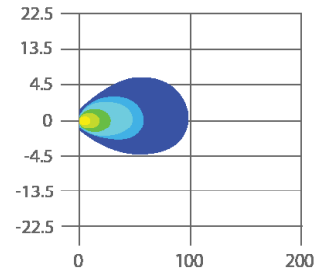

Part No. Description

VX-DURA-M460	9-32V DC, 60° Extra-wide, 0.5A @ 12V DC

Authorised Importer and Master Distributor