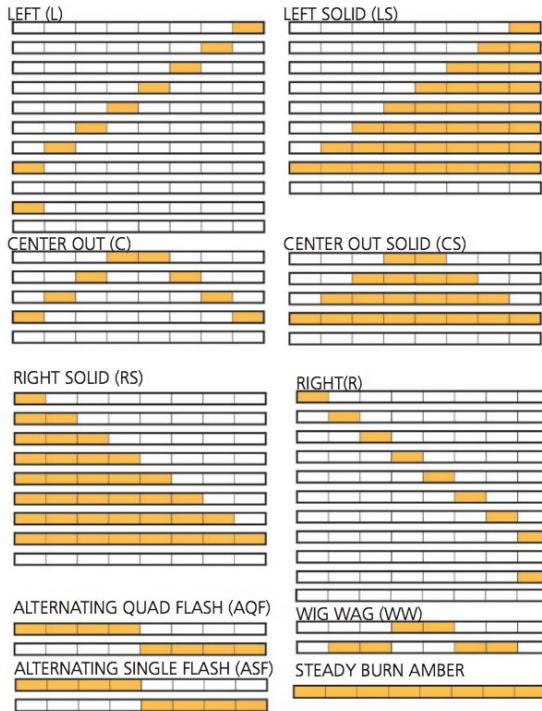

ECCO EW3420 Series

50" Combination Utility Bar

Description

ECCO's combination utility bar utilises exclusive optics to combine a high-intensity Safety Director™ with the powerful illumination output of a work light. Steady burn amber mode is ideal for inclement weather and high-dust environments. Brackets included for front- or rear-vehicle mounting. Features include a weather-protected controller connection 12-24 VDC operation, 5-watt LEDs, aluminium housing, polycarbonate lens, and 3 year warranty.

Features and Benefits

- Custom optics designed for dual-light operation
- Steady burn amber mode
- Flood light with Safety Director™
- Dual-mounting options
- IP67 Rated
- SAE Class 1, CA T13

Tech Specs

Beam	Flood/Spot Combo
Voltage	12-24V DC
Amps	10A @ 12V
Lumens	36,695 Candela (White), 6500 Candela (Amber)
Mount	Bracket
Dimensions (WxHxD)	51.81x3.69x2.3 inches (1316x90x58 mm)
Warranty	3 Years

Part No. Description

EW3420	12-24V DC, 10A (steady burn white), 5A (steady burn amber), 36,695 (white) and 16,500 (amber) Candela, 1250 ft. (white) and 381 ft. (amber) Beam Distance and 50.2" inches in Length
--------	--

Authorised Importer and Master Distributor