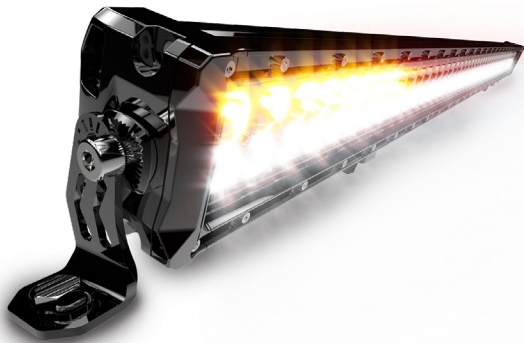

ECCO EW3420 Series

50" Combination Utility Bar

Description

ECCO's combination utility bar utilises exclusive optics to combine a high-intensity Safety Director™ with the powerful illumination output of a work light. Steady burn amber mode is ideal for inclement weather and high-dust environments. Brackets included for front- or rear-vehicle mounting. Features include a weather-protected controller connection 12-24 VDC operation, 5-watt LEDs, aluminium housing, polycarbonate lens, and 3 year warranty.

Features and Benefits

- Custom optics designed for dual-light operation
- Steady burn amber mode
- Flood light with Safety Director™
- Dual-mounting options
- IP67 Rated
- SAE Class 1, CA T13

Tech Specs

Beam	Flood/Spot Combo
Voltage	12-24V DC
Amps	10A @ 12V
Lumens	36,695 Candela (White), 6500 Candela (Amber)
Mount	Bracket
Dimensions (WxHxD)	51.81x3.69x2.3 inches (1316x90x58 mm)
Warranty	3 Years

Part No. Description

EW3420	12-24V DC, 10A (steady burn white), 5A (steady burn amber), 36,695 (white) and 16,500 (amber) Candela, 1250 ft. (white) and 381 ft. (amber) Beam Distance and 50.2" inches in Length
--------	--

Authorised Importer and Master Distributor