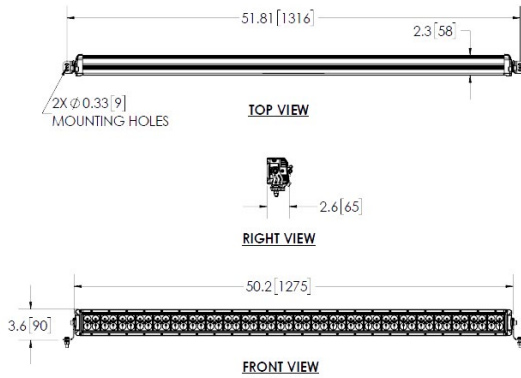

ECCO EW3420 Series

50" Combination Utility Bar

Description

ECCO's combination utility bar utilises exclusive optics to combine a high-intensity Safety Director™ with the powerful illumination output of a work light. Steady burn amber mode is ideal for inclement weather and high-dust environments. Brackets included for front- or rear-vehicle mounting. Features include a weather-protected controller connection 12-24 VDC operation, 5-watt LEDs, aluminium housing, polycarbonate lens, and 3 year warranty.

Beam	Flood/Spot Combo
Voltage	12-24V DC
Amps	10A @ 12V
Lumens	36,695 Candela (White), 6500 Candela (Amber)
Mount	Bracket
Dimensions (WxHxD)	51.81x3.69x2.3 inches (1316x90x58 mm)
Warranty	3 Years

Part No. Description

EW3420	12-24V DC, 10A (steady burn white), 5A (steady burn amber), 36,695 (white) and 16,500 (amber) Candela, 1250 ft. (white) and 381 ft. (amber) Beam Distance and 50.2" inches in Length
--------	--

Authorised Importer and Master Distributor