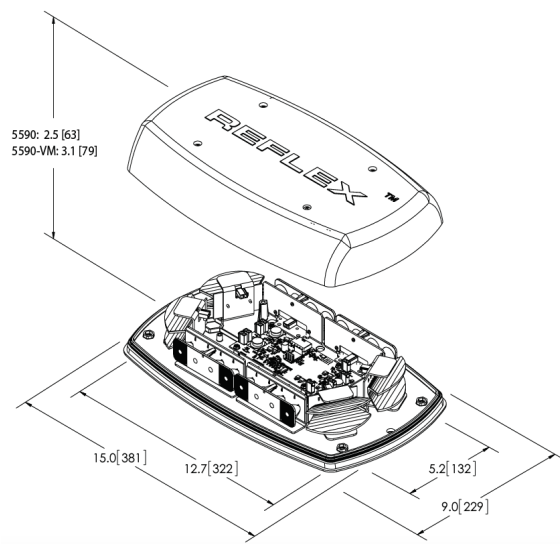

### Features and Benefits

- Combines Reflective and TIR Optic LED modules to optimize focused front/rear warning and wide-angle side warning
- Choice of 18 flash patterns
- Synchronization capable (permanent mount only)
- Cigarette plug with on/off and flash pattern selection switch (vacuum-magnet only)
- SAE J845 Class I, California Title 13, CE, R10, IP65
- Temperature Range: -22°F to +122°F (-30°C to +50°C)
- Warranty: 3 years

### Tech Specs

Voltage	12-24V DC
Amps	6.0A @ 12V DC
Mount	Permanent or Vacuum-Magnet
Dome Color	Amber, Clear, Blue, Green, Red, Amber/Clear, Amber/Blue, Amber/Green, Amber/Red, Clear/Red, Red/Blue
Flash Pattern	18 FPM
Illumination	Amber, Clear, Blue, Green, Red, Amber/Clear, Amber/Blue, Amber/Green, Amber/Red, Clear/Red, Red/Blue
Dimensions (W x H x D)	15 x 2.5 x 9" inches (381 x 63.5 x 228.6mm)
Approvals	SAE J845 Class I, CAL. Title 13, CE, R10, IP65
Warranty	3 Years