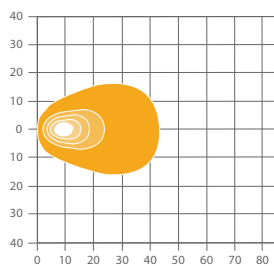

Flood

Part No.	Description
SL850F-C	Flood, 850Lu, Multi 12-24V, 11W
SL850LR-C	Long Range, 850Lu, Multi 12-24V, 11W