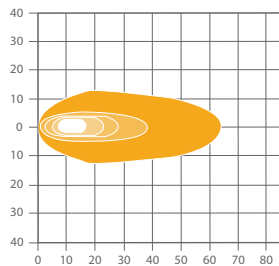

Long Range

Part No.	Description
SL850F-C	Flood, 850Lu, Multi 12-24V, 11W
SL850LR-C	Long Range, 850Lu, Multi 12-24V, 11W