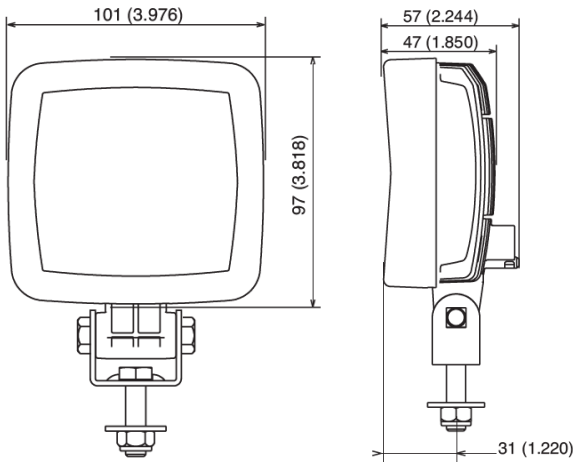

Flood

Long Range

Part No.	Description
SL850F-C	Flood, 850Lu, Multi 12-24V, 11W
SL850LR-C	Long Range, 850Lu, Multi 12-24V, 11W

Lens Options

Authorised Importer and Master Distributor