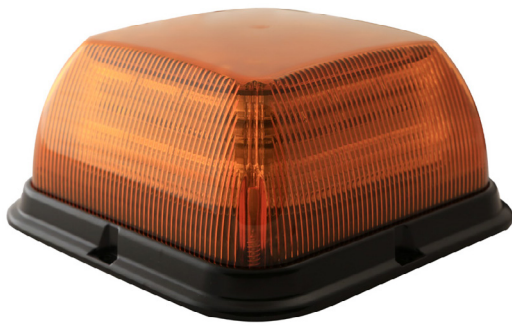

# ECCO EB7185 Series

## Description

The EB7185 LED provides the ultimate level of power, versatility and style available in a dual color LED beacon. The latest high-intensity LEDs combine with reflector technology to produce a powerful, SAE Class I warning signal in a square housing that also offers premium features, including multiple flash patterns and synchronization capability. Featuring 12-24 VDC operation and 24 flash patterns, the EB7185 Series is suitable for a wide range of applications where a high-intensity SAE Class I light is required. Each unit is backed by a 3-year warranty.

## Features and Benefits

- Dual color warning (CAC models)
- 24 flash patterns, including simulated rotate mode and hi/lo intensity
- Multiple units can be synchronized
- Cigarette plug with on/off and flash pattern switch (vacuum magnet only)

## Tech Specs

Voltage	12-24V
Amps	8.6
Lens/Illumination	Amber, Clear, Blue or Green
Mount	4 Bolt Flange or Vacuum Mount
Warranty	3 Years
Flash Patterns	24
Temperature Range	-22°F to +122°F (-30°C to +50°C)
Standards Compliances	Sae Class I, California Title 13, R10, IP55, AMECA, RoHS (Permanent Mount Only)