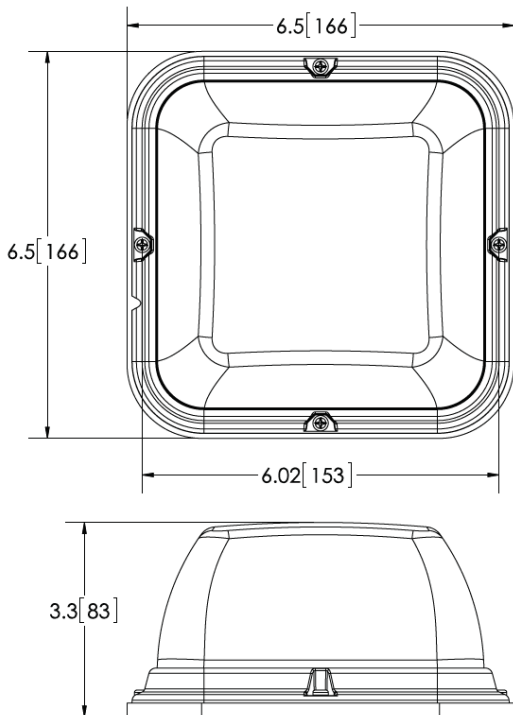

Tech Specs

Voltage	12-24V
Amps	8.6
Lens/Illumination	Amber, Clear, Blue or Green
Mount	4 Bolt Flange or Vacuum Mount
Warranty	3 Years
Flash Patterns	24
Temperature Range	-22°F to +122°F (-30°C to +50°C)
Standards Compliances	Sae Class I, California Title 13, R10, IP55, AMECA, RoHS (Permanent Mount Only)

Part No.	Description
EB7185AAA	ECCO EB7185 LED Series: 12-24V, Amber/Amber/Amber, 4 Bolt Flange
EB7185AAA-T13	ECCO EB7185 LED Series: 12-24V, Amber/Amber/Amber, 4 Bolt Flange
EB7185AAA-VM	ECCO EB7185 LED Series: 12-24V, Amber/Amber/Amber, Vacuum Magnet
EB7185AAA-VM-T13	ECCO EB7185 LED Series: 12-24V, Amber/Amber/Amber, Vacuum Magnet
EB7185CAA	ECCO EB7185 LED Series: 12-24V, Clear/Amber/Amber, 4 Bolt Flange
EB7185CAA-VM	ECCO EB7185 LED Series: 12-24V, Clear/Amber/Amber, Vacuum Magnet
EB7185CAC	ECCO EB7185 LED Series: 12-24V, Clear/Amber/Clear, 4 Bolt Flange
EB7185CAC-VM	ECCO EB7185 LED Series: 12-24V, Clear/Amber/Clear, Vacuum Magnet
EB7185CAC-T13	ECCO EB7185 LED Series: 12-24V, Clear/Amber/Clear, 4 Bolt Flange
EB7185CCC	ECCO EB7185 LED Series: 12-24V, Clear/Clear/Clear, 4 Bolt Flange
EB7185CCC-VM	ECCO EB7185 LED Series: 12-24V, Clear/Clear/Clear, Vacuum Magnet
EB7185CAB	ECCO EB7185 LED Series: 12-24V, Clear/Amber/Blue, 4 Bolt Flange
EB7185CAG	ECCO EB7185 LED Series: 12-24V, Clear/Amber/Green, 4 Bolt Flange