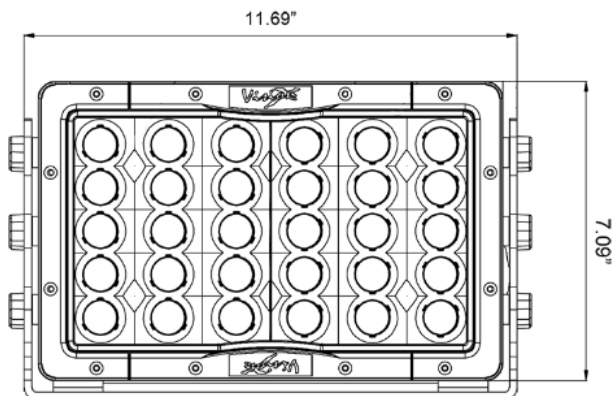

Vision X Pit Master 30

Xtreme Prime LED Light

Description

Modular LED Upgrade for HPS and Metal Halide

The Pitmaster 30 is a 30 LED unit providing a direct 1 for 1 replacement for 400-500W HPS lighting for a 70% reduction in power consumption whilst increasing output by 30%. The Pitmaster puts out 11,100 lumens of light output while only drawing 6.25 amps. For a long lasting area light with low power consumption, the Pitmaster is the only way to go.

400W-500W Metal Halide Replacement Prime Drive for Enhanced Reliability & Output

Features and Benefits

- Integrated Electronic Thermal Management (ETM)
- Xtreme Five Watt LED is Driven to 90% Efficiency
- 360° Fully Adjustable Mounting System
- Reinforced Gasketed Bezel
- 90% Optically Pure
- Integrated Power Supply Mount (Power Supply Sold Separately)
- Integrated Deutsch Connector
- Die-Cast Aluminum Housing
- Polycarbonate Lens
- Patent Pending

Applications

Mining and heavy duty industry

Tech Specs

| | |
|------------------|--|
| Beam Patterns | 10° Narrow 40° Wide 60° Extra Wide 90° Xtreme Wide 30° or 65° Elliptical |
| rLumens | 15,840 Lu |
| eLumens | 11,100 Lu |
| Wattage | 150W |
| Weight | 12.34lbs/5.6kg |
| LED Lifespan | 20,000 hours |
| Input Voltage | 11-65V DC 90-480V AC with Optional Inverter |
| Current Draw | 12.5A @ 12V |
| IP Rating | IP68 |
| Vibration Rating | 15.6 Grms |
| Warranty | 3 Years |

| Part No. | Description |
|----------------|--|
| MIL-PMX3010 | Vision X Pit Master 30 Xtreme Prime LED 10° Narrow Beam |
| MIL-PMX3025 | Vision X Pit Master 30 Xtreme Prime LED 25° Medium Beam |
| MIL-PMX3040 | Vision X Pit Master 30 Xtreme Prime LED 40° Wide Beam |
| MIL-PMX3060 | Vision X Pit Master 30 Xtreme Prime LED 60° Extra Wide Beam |
| MIL-PMX3090 | Vision X Pit Master 30 Xtreme Prime LED 90° Xtreme Wide Beam |
| MIL-PMX30E3065 | Vision X Pit Master 30 Xtreme Prime LED 30/65° Elliptical Beam |