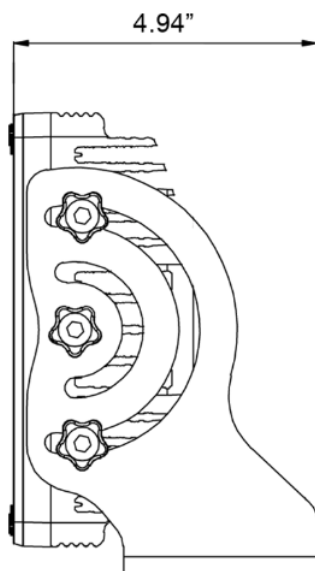

400W-500W Metal Halide Replacement Prime Drive for Enhanced Reliability & Output

Features and Benefits

- Integrated Electronic Thermal Management (ETM)
- Xtreme Five Watt LED is Driven to 90% Efficiency
- 360° Fully Adjustable Mounting System
- Reinforced Gasketed Bezel
- 90% Optically Pure
- Integrated Power Supply Mount (Power Supply Sold Separately)
- Integrated Deutsch Connector
- Die-Cast Aluminum Housing
- Polycarbonate Lens
- Patent Pending

Applications

Mining and heavy duty industry

Tech Specs

| | |
|------------------|--|
| Beam Patterns | 10° Narrow 40° Wide 60° Extra Wide 90° Xtreme Wide 30° or 65° Elliptical |
| rLumens | 15,840 Lu |
| eLumens | 11,100 Lu |
| Wattage | 150W |
| Weight | 12.34lbs/5.6kg |
| LED Lifespan | 20,000 hours |
| Input Voltage | 11-65V DC 90-480V AC with Optional Inverter |
| Current Draw | 12.5A @ 12V |
| IP Rating | IP68 |
| Vibration Rating | 15.6 Grms |
| Warranty | 3 Years |

| Part No. | Description |
|----------------|--|
| MIL-PMX3010 | Vision X Pit Master 30 Xtreme Prime LED 10° Narrow Beam |
| MIL-PMX3025 | Vision X Pit Master 30 Xtreme Prime LED 25° Medium Beam |
| MIL-PMX3040 | Vision X Pit Master 30 Xtreme Prime LED 40° Wide Beam |
| MIL-PMX3060 | Vision X Pit Master 30 Xtreme Prime LED 60° Extra Wide Beam |
| MIL-PMX3090 | Vision X Pit Master 30 Xtreme Prime LED 90° Xtreme Wide Beam |
| MIL-PMX30E3065 | Vision X Pit Master 30 Xtreme Prime LED 30/65° Elliptical Beam |