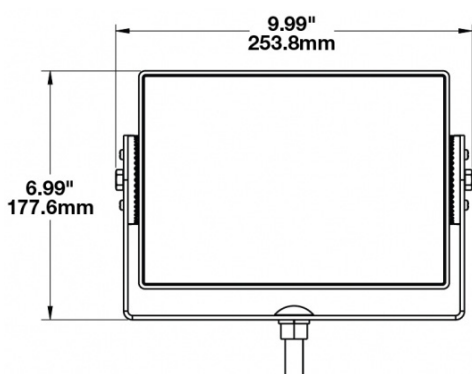

Speaker A523BLU

10" x 7" Blue LED Safety Light

Description

An adaptation to the popular A523 LED construction work light, the A523BLU is an LED safety spot light, designed to project a bright, blue beam pattern on the ground to serve as a visual warning indicator. Similar in function to the Model 770 BLU LED safety spot, the A523BLU projects a much larger and more powerful beam pattern, ideal for applications such as cranes or other tall equipment where the light needs to travel a further distance without sacrificing on intensity.

This innovative lamp features a large (7" x 10") bank of optics and a self-contained, rugged die-cast safety yellow-coloured aluminium frame with an adjustable mounting bracket.

Features and Benefits

- Blue LED safety light ideal for increasing awareness around equipment and other safety zones
- Projects a bright blue, spot light beam pattern on the ground as a visual warning
- Tough, yellow-coloured die-cast aluminium housing for maximum protection
- Adjustable indicator hubs on either side allow for precise aiming

Applications

Agriculture, construction, industrial, mining, railroad, specialty, trucks and buses

Tech Specs

Light source	LEDs
eLumens	864 Lu
rLumens	1.675 Lu
Beam Pattern	Spot (Warning - Keep Out Zone)
Current Draw	4.3A @ 24V DC
Voltage	24 V DC
Operating Temperature	-40°C to +65°C
Housing	Yellow die-cast aluminium
Lens	Glass
Lens Colour	Clear
Electrical Connection	Integrated 2-Pin Deutsch Weather-Proof Socket (DT04-2P)
IP Rating	IP67
Mounting	Pedestal with (x1) 1/2" mounting bolt
Weight	6.72 (lbs) / 3.05 (kgs)
Dimensions (DxWxH)	3.5x10x7" (89x253.8x177.6mm)
Electronic Thermal Management	Protected against over heating
IP Rating	IP 68, IP 69K
Salt Spray	ISO 9227
Mounting	Pedestal, suspended, rear swivel
Weight	4.3 (lbs) / 1.95 (kgs)
Dimensions (DxWxH)	5.0x9.45x8.31" (127x240x211mm)