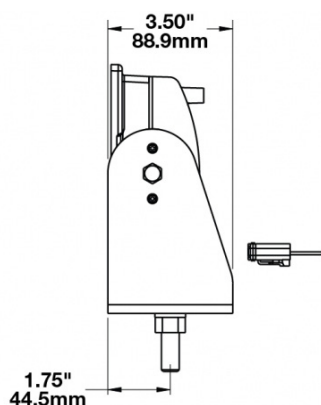

Speaker A523BLU

10" x 7" Blue LED Safety Light

Description

An adaptation to the popular A523 LED construction work light, the A523BLU is an LED safety spot light, designed to project a bright, blue beam pattern on the ground to serve as a visual warning indicator. Similar in function to the Model 770 BLU LED safety spot, the A523BLU projects a much larger and more powerful beam pattern, ideal for applications such as cranes or other tall equipment where the light needs to travel a further distance without sacrificing on intensity.

This innovative lamp features a large (7" x 10") bank of optics and a self-contained, rugged die-cast safety yellow-coloured aluminium frame with an adjustable mounting bracket.

Features and Benefits

- Blue LED safety light ideal for increasing awareness around equipment and other safety zones
- Projects a bright blue, spot light beam pattern on the ground as a visual warning
- Tough, yellow-coloured die-cast aluminium housing for maximum protection
- Adjustable indicator hubs on either side allow for precise aiming

Applications

Agriculture, construction, industrial, mining, railroad, specialty, trucks and buses

Tech Specs

Light source	LEDs
eLumens	864 Lu
rLumens	1.675 Lu
Beam Pattern	Spot (Warning - Keep Out Zone)
Current Draw	4.3A @ 24V DC
Voltage	24 V DC
Operating Temperature	-40°C to +65°C
Housing	Yellow die-cast aluminium
Lens	Glass
Lens Colour	Clear
Electrical Connection	Integrated 2-Pin Deutsch Weather-Proof Socket (DT04-2P)
IP Rating	IP67
Mounting	Pedestal with (x1) 1/2" mounting bolt
Weight	6.72 (lbs) / 3.05 (kgs)
Dimensions (DxWxH)	3.5x10x7" (89x253.8x177.6mm)
Electronic Thermal Management	Protected against over heating
IP Rating	IP 68, IP 69K
Salt Spray	ISO 9227
Mounting	Pedestal, suspended, rear swivel
Weight	4.3 (lbs) / 1.95 (kgs)
Dimensions (DxWxH)	5.0x9.45x8.31" (127x240x211mm)