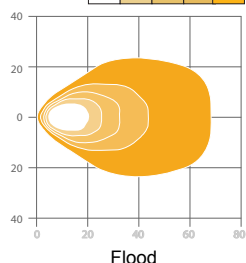

Applications

High-vibration heavy equipment, construction, forestry, agriculture

Beam Options

Tech Specs

Type	10 LEDs
eLumens (effective)	5000 Lu
rLumens (raw)	6500 Lu
Colour Temperature	6000K
Beam Pattern	Flood, Wide Flood, Long Range, Amber
Voltage	12-100V DC multi, 24V only option
Current Draw	2.4A @ 24V
Wattage	57W
Surge Protection	110V continuous, 200V 100ms, 1800V 50µs
Polarity	Protected against reverse voltage
Operating Temperature	-40°C to +85°C
Vibration	30Grms over 10-2000Hz
Shock	80G
Salt Spray	ISO 9227
IP Rating	IP68, IP69K
EMC (Electromagnetic compatibility)	ISO 13766 (Earthmoving Equipment), ISO 14982 (Forestry/Agricultural), ISO 12985
Electrical Connection	Built-in AMP 2 ways, Built-in DT 2 ways (Deutsch)
Electronic Thermal Management	Full output @ +35°C ambient, 25% dimmed @ +50°C ambient
Lens	Hardened glass, impact protected
Housing	Aluminium alloy
Mount	Pedestal, suspended
Reflector	Multi lens system
Weight	4.0 lbs (1.8kg)
Dimensions (DxWxH)	4.33x5.51x6.259" (110x140x159mm)

Part No.	Beam	eLumens	rLumens	Voltage	Amps (24V)	Watts
LED5000F-MV	Flood	5000 Lu	6500 Lu	12-100V multi	2.4A	57W
LED5000WF-MV	Wide Flood	5000 Lu	6500 Lu	12-100V multi	2.4A	57W
LED5000LR-MV	Long Range	5000 Lu	6500 Lu	12-100V multi	2.4A	57W
LED5000A-MV	Amber	N/A	N/A	12-100V multi	2.4A	57W
LED5000F-24	Flood	5000 Lu	6500 Lu	24V	2.4A	57W
LED5000WF-24	Wide Flood	5000 Lu	6500 Lu	24V	2.4A	57W
LED5000LR-24	Long Range	5000 Lu	6500 Lu	24V	2.4A	57W