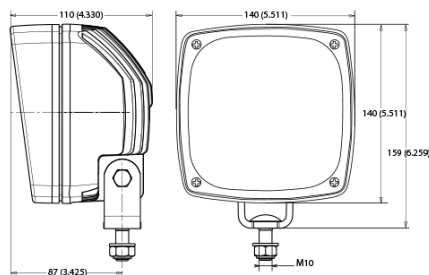

Applications

High-vibration heavy equipment, construction, forestry, agriculture

Beam Options

Tech Specs

Type	10 LEDs
eLumens (effective)	5000 Lu
rLumens (raw)	6500 Lu
Colour Temperature	6000K
Beam Pattern	Flood, Wide Flood, Long Range, Amber
Voltage	12-100V DC multi, 24V only option
Current Draw	2.4A @ 24V
Wattage	57W
Surge Protection	110V continuous, 200V 100ms, 1800V 50µs
Polarity	Protected against reverse voltage
Operating Temperature	-40°C to +85°C
Vibration	30Grms over 10-2000Hz
Shock	80G
Salt Spray	ISO 9227
IP Rating	IP68, IP69K
EMC (Electromagnetic compatibility)	ISO 13766 (Earthmoving Equipment), ISO 14982 (Forestry/Agricultural), ISO 12985
Electrical Connection	Built-in AMP 2 ways, Built-in DT 2 ways (Deutsch)
Electronic Thermal Management	Full output @ +35°C ambient, 25% dimmed @ +50°C ambient
Lens	Hardened glass, impact protected
Housing	Aluminium alloy
Mount	Pedestal, suspended
Reflector	Multi lens system
Weight	4.0 lbs (1.8kg)
Dimensions (DxWxH)	4.33x5.51x6.259" (110x140x159mm)