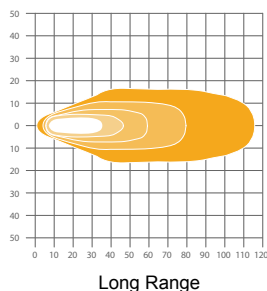

Applications

High-vibration heavy equipment, construction, forestry, agriculture

Beam Options

Tech Specs

Type	10 LEDs
eLumens (effective)	5000 Lu
rLumens (raw)	6500 Lu
Colour Temperature	6000K
Beam Pattern	Flood, Wide Flood, Long Range, Amber
Voltage	12-100V DC multi, 24V only option
Current Draw	2.4A @ 24V
Wattage	57W
Surge Protection	110V continuous, 200V 100ms, 1800V 50µs
Polarity	Protected against reverse voltage
Operating Temperature	-40°C to +85°C
Vibration	30Grms over 10-2000Hz
Shock	80G
Salt Spray	ISO 9227
IP Rating	IP68, IP69K
EMC (Electromagnetic compatibility)	ISO 13766 (Earthmoving Equipment), ISO 14982 (Forestry/Agricultural), ISO 12985
Electrical Connection	Built-in AMP 2 ways, Built-in DT 2 ways (Deutsch)
Electronic Thermal Management	Full output @ +35°C ambient, 25% dimmed @ +50°C ambient
Lens	Hardened glass, impact protected
Housing	Aluminium alloy
Mount	Pedestal, suspended
Reflector	Multi lens system
Weight	4.0 lbs (1.8kg)
Dimensions (DxWxH)	4.33x5.51x6.259" (110x140x159mm)