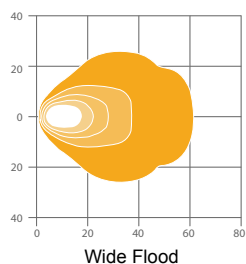

Applications

High-vibration heavy equipment, construction, forestry, agriculture

Beam Options

Tech Specs

Type	10 LEDs
eLumens (effective)	5000 Lu
rLumens (raw)	6500 Lu
Colour Temperature	6000K
Beam Pattern	Flood, Wide Flood, Long Range, Amber
Voltage	12-100V DC multi, 24V only option
Current Draw	2.4A @ 24V
Wattage	57W
Surge Protection	110V continuous, 200V 100ms, 1800V 50µs
Polarity	Protected against reverse voltage
Operating Temperature	-40°C to +85°C
Vibration	30Grms over 10-2000Hz
Shock	80G
Salt Spray	ISO 9227
IP Rating	IP68, IP69K
EMC (Electromagnetic compatibility)	ISO 13766 (Earthmoving Equipment), ISO 14982 (Forestry/Agricultural), ISO 12985
Electrical Connection	Built-in AMP 2 ways, Built-in DT 2 ways (Deutsch)
Electronic Thermal Management	Full output @ +35°C ambient, 25% dimmed @ +50°C ambient
Lens	Hardened glass, impact protected
Housing	Aluminium alloy
Mount	Pedestal, suspended
Reflector	Multi lens system
Weight	4.0 lbs (1.8kg)
Dimensions (DxWxH)	4.33x5.51x6.259" (110x140x159mm)

Part No.	Beam	eLumens	rLumens	Voltage	Amps (24V)	Watts
LED5000F-MV	Flood	5000 Lu	6500 Lu	12-100V multi	2.4A	57W
LED5000WF-MV	Wide Flood	5000 Lu	6500 Lu	12-100V multi	2.4A	57W
LED5000LR-MV	Long Range	5000 Lu	6500 Lu	12-100V multi	2.4A	57W
LED5000A-MV	Amber	N/A	N/A	12-100V multi	2.4A	57W
LED5000F-24	Flood	5000 Lu	6500 Lu	24V	2.4A	57W
LED5000WF-24	Wide Flood	5000 Lu	6500 Lu	24V	2.4A	57W
LED5000LR-24	Long Range	5000 Lu	6500 Lu	24V	2.4A	57W