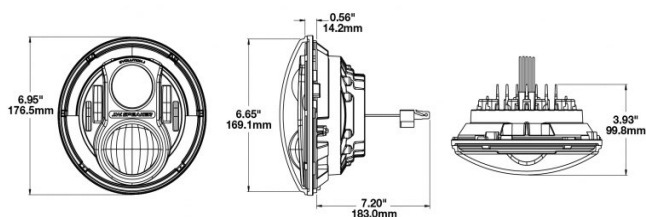

J.W. Speaker 8700 J2 Series LED Jeep Headlights

High Beam

Low Beam

Description

A high performance 7" round Jeep LED headlight offering dual-burn high & low beam optics. This technology combines your high and low beam when turning on your high beam, providing the driver with both widespread visibility along with a powerful punch of light down the road.

Applications

2007+ Jeep Wranglers & Jeep Wrangler Unlimited

Tech Specs

Input Voltage	12V DC
Operating Voltage	9-16V DC
Transient Spike Protection	150V Peak @ 1 HZ-100 Pulses
Beam Pattern	Forward Lighting - High Beam (DOT) Forward Lighting - Low Beam (DOT)
Current Draw	4.20A @ 12V DC (High Beam) 2.00A @ 12V DC (Low Beam)
rLumens	3,200 (High Beam) 1,770 (Low Beam)
eLumens	1,260 (High Beam) 750 (Low Beam)
Candela	71,500 (High Beam) 35,003 (Low Beam)
Dimensions (H x W x D)	176.53 x 176.53 x 99.82 mm (6.95 x 6.95 x 3.93 inch)
Standards Compliance	Buy America Standards, Eco Friendly, FMVSS 108 Table XIX, FMVSS 108 Table XVIII, IEC IP67