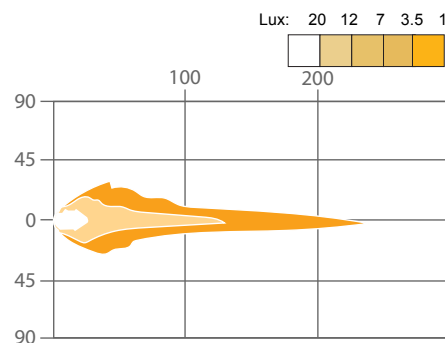

J.W. Speaker 8700 J2 Series LED Jeep Headlights

High Beam

Low Beam

Description

A high performance 7" round Jeep LED headlight offering dual-burn high & low beam optics. This technology combines your high and low beam when turning on your high beam, providing the driver with both widespread visibility along with a powerful punch of light down the road.

Applications

2007+ Jeep Wranglers & Jeep Wrangler Unlimited

Tech Specs

Input Voltage	12V DC
Operating Voltage	9-16V DC
Transient Spike Protection	150V Peak @ 1 HZ-100 Pulses
Beam Pattern	Forward Lighting - High Beam (DOT) Forward Lighting - Low Beam (DOT)
Current Draw	4.20A @ 12V DC (High Beam) 2.00A @ 12V DC (Low Beam)
rLumens	3,200 (High Beam) 1,770 (Low Beam)
eLumens	1,260 (High Beam) 750 (Low Beam)
Candela	71,500 (High Beam) 35,003 (Low Beam)
Dimensions (H x W x D)	176.53 x 176.53 x 99.82 mm (6.95 x 6.95 x 3.93 inch)
Standards Compliance	Buy America Standards, Eco Friendly, FMVSS 108 Table XIX, FMVSS 108 Table XVIII, IEC IP67