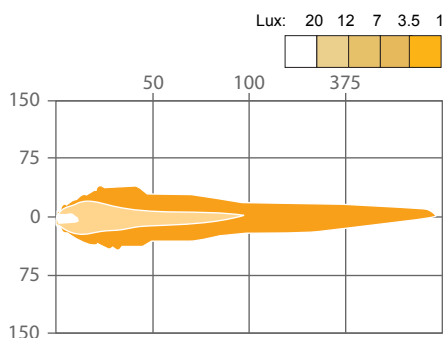

J.W. Speaker 8700 J2 Series LED Jeep Headlights

High Beam

Low Beam

Description

A high performance 7" round Jeep LED headlight offering dual-burn high & low beam optics. This technology combines your high and low beam when turning on your high beam, providing the driver with both widespread visibility along with a powerful punch of light down the road.

Applications

2007+ Jeep Wranglers & Jeep Wrangler Unlimited

Tech Specs

Input Voltage	12V DC
Operating Voltage	9-16V DC
Transient Spike Protection	150V Peak @ 1 HZ-100 Pulses
Beam Pattern	Forward Lighting - High Beam (DOT) Forward Lighting - Low Beam (DOT)
Current Draw	4.20A @ 12V DC (High Beam) 2.00A @ 12V DC (Low Beam)
rLumens	3,200 (High Beam) 1,770 (Low Beam)
eLumens	1,260 (High Beam) 750 (Low Beam)
Candela	71,500 (High Beam) 35,003 (Low Beam)
Dimensions (H x W x D)	176.53 x 176.53 x 99.82 mm (6.95 x 6.95 x 3.93 inch)
Standards Compliance	Buy America Standards, Eco Friendly, FMVSS 108 Table XIX, FMVSS 108 Table XVIII, IEC IP67