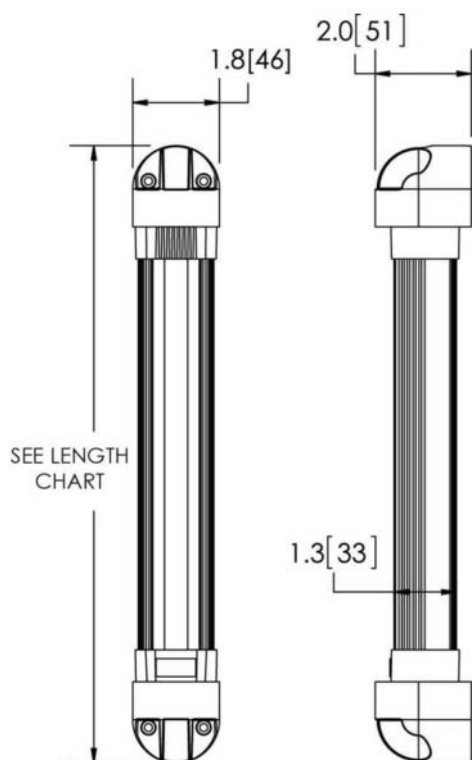

LED INTERIOR LIGHTING

EW0600 Series

Description

These high-output LED interior lights are ideal for illuminating large spaces such as van cargo areas with up to 4800 lumens of light intensity. Each model is switched, operates on 12 or 24V systems and surface mounts with concealed fasteners.

Features and Benefits

- High-output switched light ideal for large spaces
- Surface mount with concealed fasteners (hardware included)
- Aluminum housing
- Approvals: CE, RoHS
- Warranty: 3 Years

Applications

Vans, Cargo Areas, Large Spaces

Tech Specs

Voltage	12-24V DC
Amps	1.7A (EW0600-18) 2.7A (EW0601-25) 3.6A (EW0602-33)
eLumens	1900 lm (EW0600-18) 3600 lm (EW0601-25) 4800 lm (EW0602-33)
rLumens	2000 lm (EW0600-18) 3700 lm (EW0601-25) 4900 lm (EW0602-33)
LEDs	96 (EW0600-18) 144 (EW0601-25) 192 (EW0602-33)
Warranty	3 Years
Approval	CE, RoHS
Length	18" (EW0600-18) 25" (EW0601-25) 33" (EW0602-33)

Part No.	Description
EW0600-18	18" Length 12-24V DC 1.7A
EW0601-25	25" Length 12-24V DC 2.7A
EW0602-33	33" Length 12-24V DC 3.6A

Accessories	Description
EZ0120-PIR	PIR Motion Sensor – 100° cone, adjustable sensitivity (automatically activates light when human movement is detected)