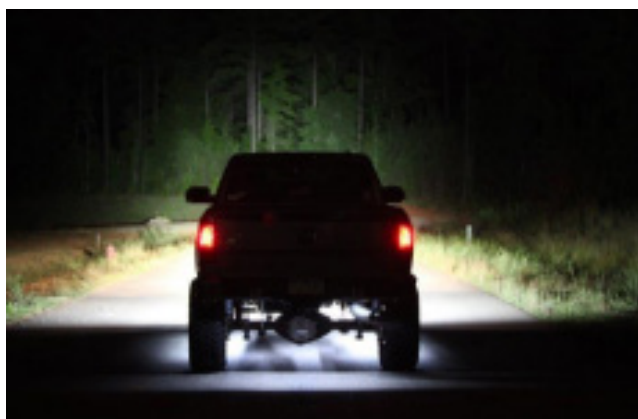

Each kits consists of eight 1 watt pods, master controller with built-in microphone for sound interface, distribution block, wireless remote with a 1000' range, and cigarette lighter adapter for plug-and-play installations. Check out our LED pods for additional pods that can be wired up directly to a 12 volt source.

Features and Benefits

- Weatherproof Housing For Adverse Conditions
- Solid On or Flash Pattern Operation
- Extremely low 0.67A Draw
- Multi-Speed Scanning and Flash Control
- Multiple Scanning and Flash Patterns
- Cigarette Lighter Adapter Included
- No Ballasts, Bulbs or Lens
- Wireless Remote

Tech Specs

Warranty	Standard	
Each Kit Includes	8 Pods	
	Master Controller	
	Built-in Microphone	
	Wireless Remote	
LED Lifespan	50,000 Hours	
	Input Voltage	12V DC
AMP Draw	0.67A	
Pod Diameter	1.25"	
L.E.D.S Per Pod	15	

Part No.	Description
HIL-STW	Vision X LED Strobe and Rock Light Kit Superwhite
HIL-STR	Vision X LED Strobe and Rock Light Kit Red
HIL-STM	Vision X LED Strobe and Rock Light Kit Multicolor
HIL-STG	Vision X LED Strobe and Rock Light Kit Green
HIL-STB	Vision X LED Strobe and Rock Light Kit Blue
HIL-STA	Vision X LED Strobe and Rock Light Kit Amber

Authorised Importer and Master Distributor