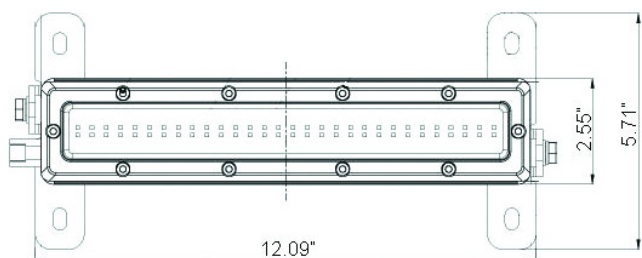

Shockwave Single Panel LED Light

Modular LED Upgrade for Fluorescent

Description

The Shockwave LED Upgrade for fluorescent lighting was designed for use in any condition. With the strength of a die-cast aluminum housing and superior light output, the Shockwave is the perfect fluorescent replacement for use in mining, industrial, or commercial applications.

Features and Benefits

- Single Panel Modular LED Upgrade for Fluorescent
- 120° Beam Spread
- The Single Panel Shockwave is designed with two panels of high efficiency SMD LEDs to produce a 120° spread of light.
- Low Power Consumption
- The Shockwave Single Panel LED produces 875 lumens at only a .83 amp draw per 1 foot section.
- Heavy Duty Design: The Single Panel Shockwave is built to last with strengthened die-cast housing for superior heat dissipation. Electronic Thermal Management works to regulate internal LED temperatures to prolong the life of the LEDs. The Shockwave has universal mounting options and has the option of an integrated power supply mount.
- Weatherproof Deutsch Connector
- Die-Cast Aluminum Housing
- Polycarbonate Lens

Applications

Agricultural, Construction, Fire & Rescue, Forestry, Industrial

Tech Specs

Warranty	Extended
Available Housing Color	Black, White
Available Beam Patterns	120°
Mounting Depth	0.16"/4 mm
LED Lifespan	50,000 Hours
Height	2.56"/65 mm
Depth	1.73"/44 mm
Input Voltage	24V DC 90-480V AC w/Optional Inverter
IP Rating	IP-68
Vibration Rating	15.6 Grms
Operating Temp	-20 Celsius ~ +40 Celsius