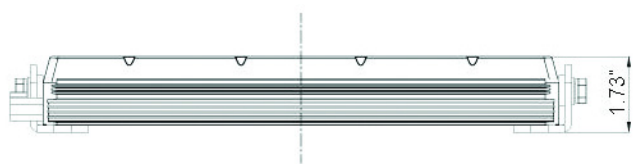

Shockwave Single Panel LED Light

Modular LED Upgrade for Fluorescent

Description

The Shockwave LED Upgrade for fluorescent lighting was designed for use in any condition. With the strength of a die-cast aluminum housing and superior light output, the Shockwave is the perfect fluorescent replacement for use in mining, industrial, or commercial applications.

Features and Benefits

- Single Panel Modular LED Upgrade for Fluorescent
- 120° Beam Spread
- The Single Panel Shockwave is designed with two panels of high efficiency SMD LEDs to produce a 120° spread of light.
- Low Power Consumption
- The Shockwave Single Panel LED produces 875 lumens at only a .83 amp draw per 1 foot section.
- Heavy Duty Design: The Single Panel Shockwave is built to last with strengthened die-cast housing for superior heat dissipation. Electronic Thermal Management works to regulate internal LED temperatures to prolong the life of the LEDs. The Shockwave has universal mounting options and has the option of an integrated power supply mount.
- Weatherproof Deutsch Connector
- Die-Cast Aluminum Housing
- Polycarbonate Lens

Applications

Agricultural, Construction, Fire & Rescue, Forestry, Industrial

Tech Specs

Warranty	Extended
Available Housing Color	Black, White
Available Beam Patterns	120°
Mounting Depth	0.16"/4 mm
LED Lifespan	50,000 Hours
Height	2.56"/65 mm
Depth	1.73"/44 mm
Input Voltage	24V DC 90-480V AC w/Optional Inverter
IP Rating	IP-68
Vibration Rating	15.6 Grms
Operating Temp	-20 Celsius ~ +40 Celsius